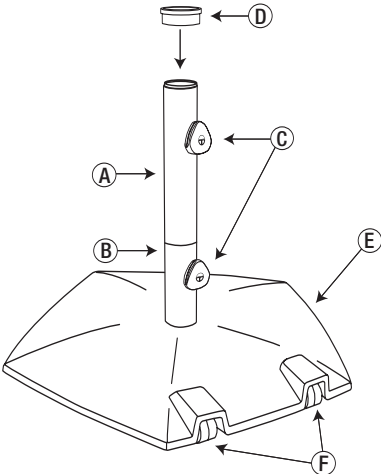

 TREASURE GARDEN

BK80 Series Pentagon

80_{LB}

Cast Aluminum Base with Wheels

Assembly and Operation Guide

Thank you for your purchase of Treasure Garden's Pentagon BK80 Series Base with Wheels.

Please remove all contents from the package, inspect and review checklist.

PENTAGON BASE WITH WHEELS CHECKLIST

- A - Upper Stem 11 in.
- B - Reduced Stem 6.5 in.
- C - Full Stem 17.5 in.
- D - Knobs (2)
- D - Reducer
- E - Base
- F - Wheels (2)

Set Up

Turn base stem clockwise  until fully tightened.