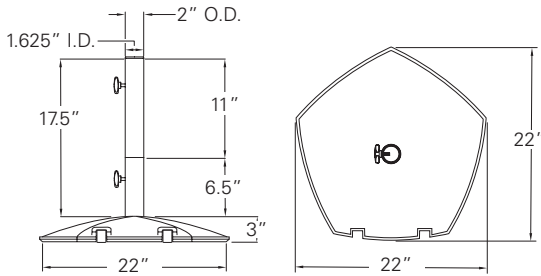

Dimensions

WARRANTY:

Treasure Garden warrants this product (in residential use) to be free from defects in original materials and workmanship for a period of 1 year from the date of purchase. If a defect in the original material or workmanship appears during the warranty period; Treasure Garden will (at its option) repair or replace the product without charge.

Simply contact your original authorized Treasure Garden dealer with a description of the defect. The dealer will verify the defect and work closely with Treasure Garden to obtain the necessary service. In many cases, simple problems can be solved with a replacement part that can be shipped directly to the dealer for professional installation / repair.

In the event that warranted factory service is required, Treasure Garden will

assume the responsibility of the return freight charges on warranted product for the first year only.

Returned product that (upon receipt and inspection) is deemed to be "not covered" under our warranty, will be shipped / billed at your expense.

This warranty gives you specific legal rights, and you may have other rights which vary from state to state.

RUST: Rust is a natural part of the aging process of steel or iron based materials, and is therefore NOT considered a defect.

NOTE: Failure caused by unreasonable or abusive use, or failure caused by neglect of reasonable and necessary care are not covered by this warranty.

Additionally, acts of nature (including but not limited to wind, hurricanes, tornadoes, and storms) are not covered by this warranty.

CAUTION: HANDLE WITH CARE

- To reduce personal injury and damage, read and follow this Assembly and Operation information.
- Close the umbrella in windy conditions or when a storm approaches. Never allow the umbrella to flap in the wind; this could damage the canopy.
- Do not leave open umbrella unattended.
- Do not allow children to play on or with the base.