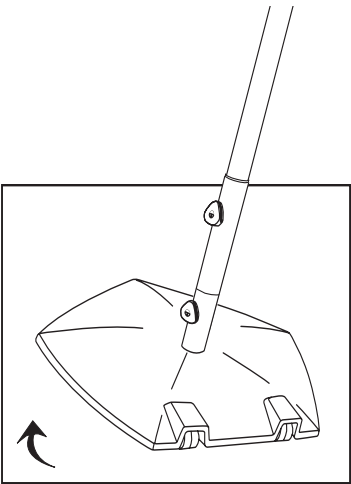

 TREASURE GARDEN

BK80 Series Pentagon

80_{LB}

Cast Aluminum Base with Wheels

Assembly and Operation Guide

Thank you for your purchase of Treasure Garden's Pentagon BK80 Series Base with Wheels.

Please remove all contents from the package, inspect and review checklist.

PENTAGON BASE WITH WHEELS CHECKLIST

- A - Upper Stem 11 in.
- B - Reduced Stem 6.5 in.
- C - Full Stem 17.5 in.
- D - Knobs (2)
- D - Reducer
- E - Base
- F - Wheels (2)

Set Up

Turn base stem clockwise  until fully tightened.