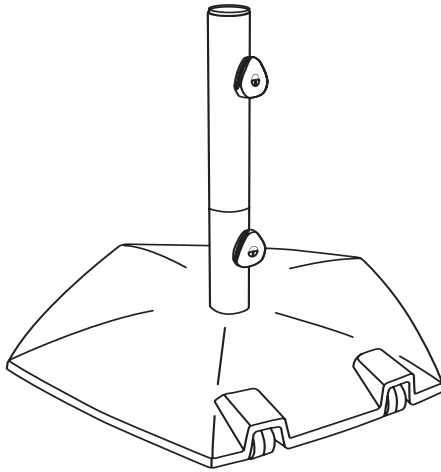

 TREASURE GARDEN

BK80 Series Pentagon

80_{LB}

Cast Aluminum Base with Wheels

Assembly and Operation Guide

Thank you for your purchase of Treasure Garden's Pentagon BK80 Series Base with Wheels.

Please remove all contents from the package, inspect and review checklist.

PENTAGON BASE WITH WHEELS CHECKLIST

- A - Upper Stem 11 in.
- B - Reduced Stem 6.5 in.
- C - Full Stem 17.5 in.
- D - Knobs (2)
- D - Reducer
- E - Base
- F - Wheels (2)

Set Up

Turn base stem clockwise  until fully tightened.