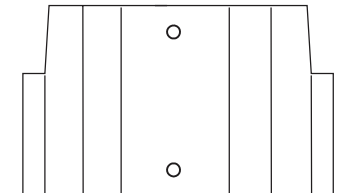

## TOP RAILS - KEY # 7 - FOUND IN TOP PACK (311500654)

Description	Measurements	Oyster "T"
12' Top Rails	45-19/32"	1450660
Common Length Top Rails	56-31/32"	1450661

SECTIONAL VIEW

END HOLE PATTERN

## VERTICAL'S - KEY # 1 - FOUND IN VERTICAL PACK (3410740)

Description	Measurements	Oyster "T"
Vertical Upright	51-1/2"	1440374

SECTIONAL VIEW

END HOLE PATTERN