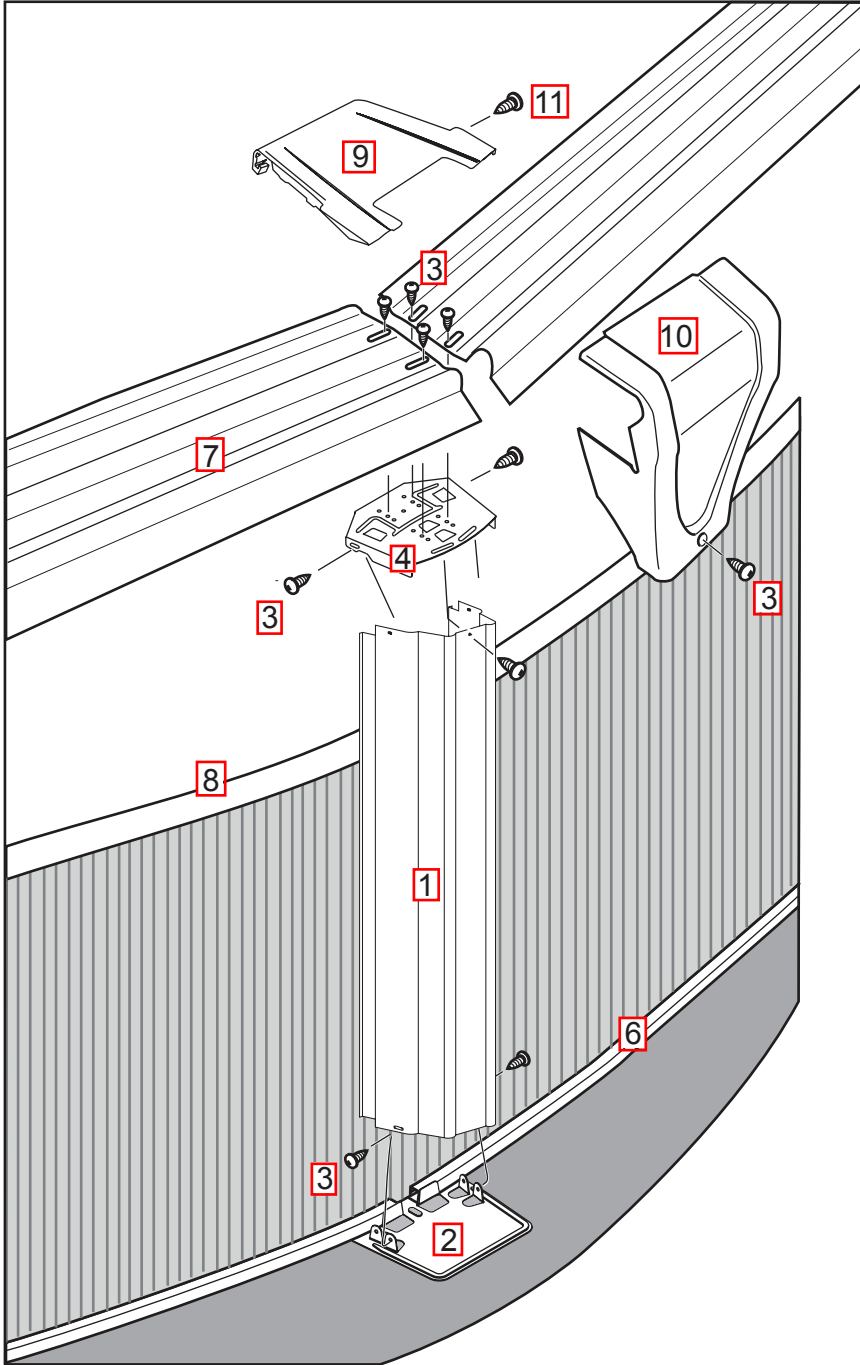

## Pool Carton Breakdown – Aegean NB1040

**PR18281500**

**ESTATE OYS T 52 1500 ATLANTIS**

**Features:** Round  
Size: 15'  
Depth: 52"

Steel textured top rails  
Wall with protectoloc finish  
Galvanized steel bottom rails  
Slotted tube stabilizers  
2 Piece resin top connector

	Carton Part No.	Carton Description	Carton Qty.
<input type="checkbox"/>	<b>311500654</b>	15' ESTATE OYSTER T FR PK	<b>1</b>
<input type="checkbox"/>	<b>3410740</b>	52" ESTATE OYS T VERTICAL 10 PK	<b>1</b>
<input type="checkbox"/>	<b>4010672</b>	CONNECTOR PK ESTATE OYS 10 PK	<b>1</b>
<input type="checkbox"/>	<b>43150069</b>	15' – 6" COMMON BASE RAIL PACK	<b>1</b>

## TOP RAILS - KEY # 7 - FOUND IN TOP PACK (311500654)

Description	Measurements	Oyster "T"
12' Top Rails	45-19/32"	1450660
Common Length Top Rails	56-31/32"	1450661

SECTIONAL VIEW

END HOLE PATTERN

## VERTICAL'S - KEY # 1 - FOUND IN VERTICAL PACK (3410740)

Description	Measurements	Oyster "T"
Vertical Upright	51-1/2"	1440374

SECTIONAL VIEW

END HOLE PATTERN