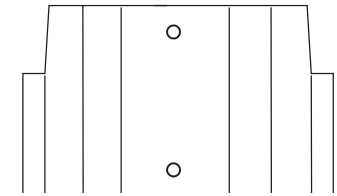

	Wall Part No.	Wall Description	Carton Qty.
<input type="checkbox"/>	381800281	18' x 52" ATLANTIS 12S 2-1/2R	1

AEGEAN - ROUND

(Manuf. Name: ESTATE)

TOP RAILS - KEY # 7 - FOUND IN TOP PACK (311800654)

Description	Measurements	Oyster "T"
12' Top Rails	45-19/32"	1450660
Common Length Top Rails	56-31/32"	1450661

SECTIONAL VIEW

END HOLE PATTERN

VERTICAL'S - KEY # 1 - FOUND IN VERTICAL PACK (3412740)

Description	Measurements	Oyster "T"
Vertical Upright	51-1/2"	1440374

SECTIONAL VIEW

END HOLE PATTERN

CONNECTORS - FOUND IN CONNECTOR PACK (4012672)

Description	Key #	Oyster
Inner Connector	9	1490497
Outer Connector	10	1490511
Connector Hardware	11	1184232

QUANTITY OF TOP RAILS, VERTICAL'S & CONNECTORS

12'	15'	18'	21'	24'	27'	30'
10	10	12	14	16	18	20