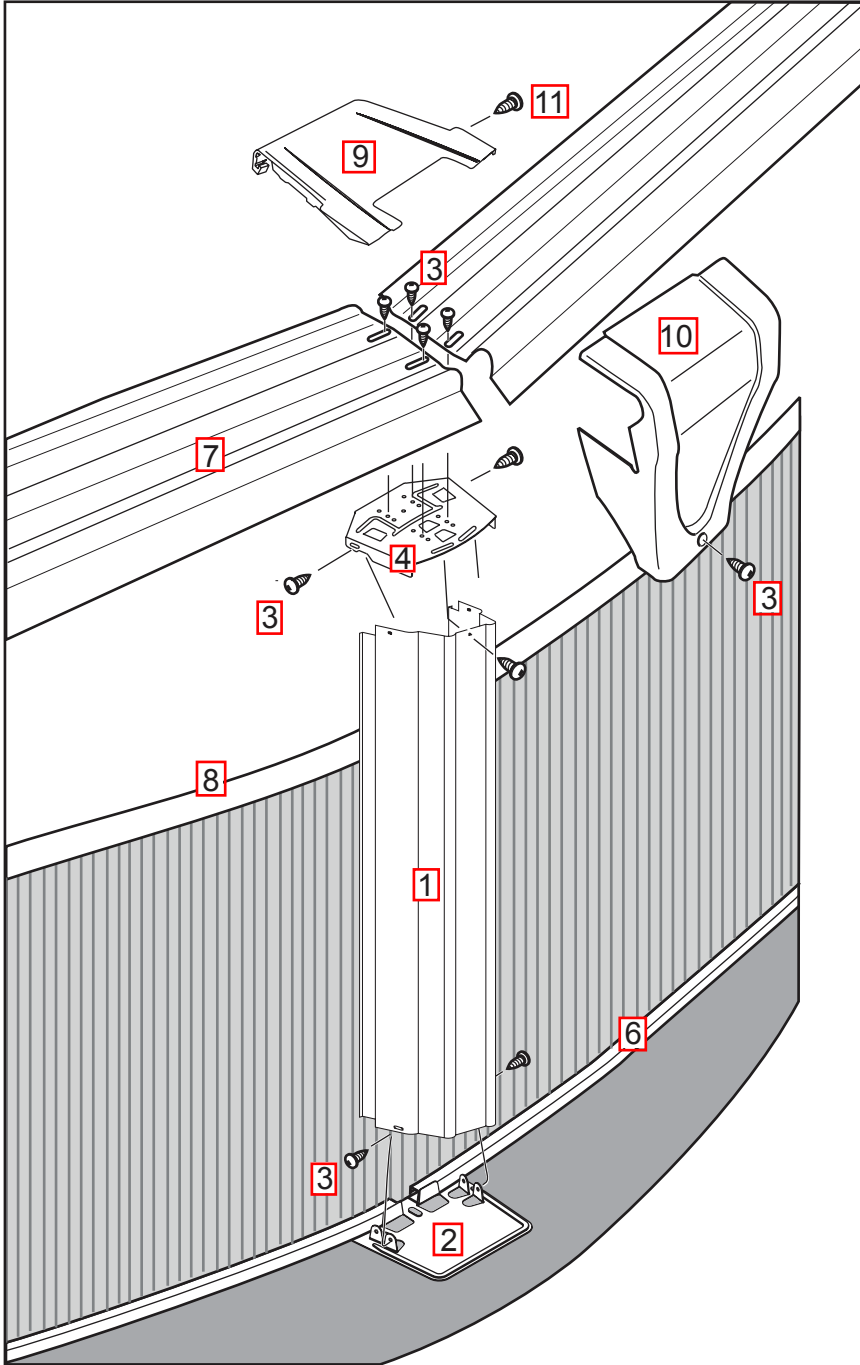

Pool Carton Breakdown – Aegean NB1042

PR18281800

ESTATE OYS T 52 1800 ATLANTIS

Features: Round
Size: 18'
Depth: 52"

Steel textured top rails
Wall with protectoloc finish
Galvanized steel bottom rails
Slotted tube stabilizers
2 Piece resin top connector

	Carton Part No.	Carton Description	Carton Qty.
<input type="checkbox"/>	311800654	18' ESTATE OYSTER T FR PK	1
<input type="checkbox"/>	3412740	52" ESTATE OYS T VERTICAL 12 PK	1
<input type="checkbox"/>	4012672	CONNECTOR PK ESTATE OYS 12 PK	1
<input type="checkbox"/>	43180069	18' – 6" COMMON BASE RAIL PACK	1

	Wall Part No.	Wall Description	Carton Qty.
<input type="checkbox"/>	381800281	18' x 52" ATLANTIS 12S 2-1/2R	1

AEGEAN - ROUND

(Manuf. Name: ESTATE)

TOP RAILS - KEY # 7 - FOUND IN TOP PACK (311800654)

Description	Measurements	Oyster "T"
12' Top Rails	45-19/32"	1450660
Common Length Top Rails	56-31/32"	1450661

SECTIONAL VIEW

END HOLE PATTERN

VERTICAL'S - KEY # 1 - FOUND IN VERTICAL PACK (3412740)

Description	Measurements	Oyster "T"
Vertical Upright	51-1/2"	1440374

SECTIONAL VIEW

END HOLE PATTERN

CONNECTORS - FOUND IN CONNECTOR PACK (4012672)