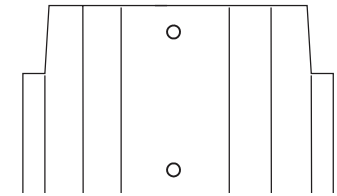

	Wall Part No.	Wall Description	Carton Qty.
<input type="checkbox"/>	382100281	21' x 52" ATLANTIS 12S 2-1/2R	1

NB1043 21' Round

AEGEAN - ROUND

(Manuf. Name: ESTATE)

TOP RAILS - KEY # 7 - FOUND IN TOP PACK (312100654)

Description	Measurements	Oyster "T"
12' Top Rails	45-19/32"	1450660
Common Length Top Rails	56-31/32"	1450661

SECTIONAL VIEW

END HOLE PATTERN

VERTICAL'S - KEY # 1 - FOUND IN VERTICAL PACK (3414740)

Description	Measurements	Oyster "T"
Vertical Upright	51-1/2"	1440374

SECTIONAL VIEW

END HOLE PATTERN

CONNECTORS - FOUND IN CONNECTOR PACK (4014672)

Description	Key #	Oyster
Inner Connector	9	1490497
Outer Connector	10	1490511
Connector Hardware	11	1184232

QUANTITY OF TOP RAILS, VERTICAL'S & CONNECTORS