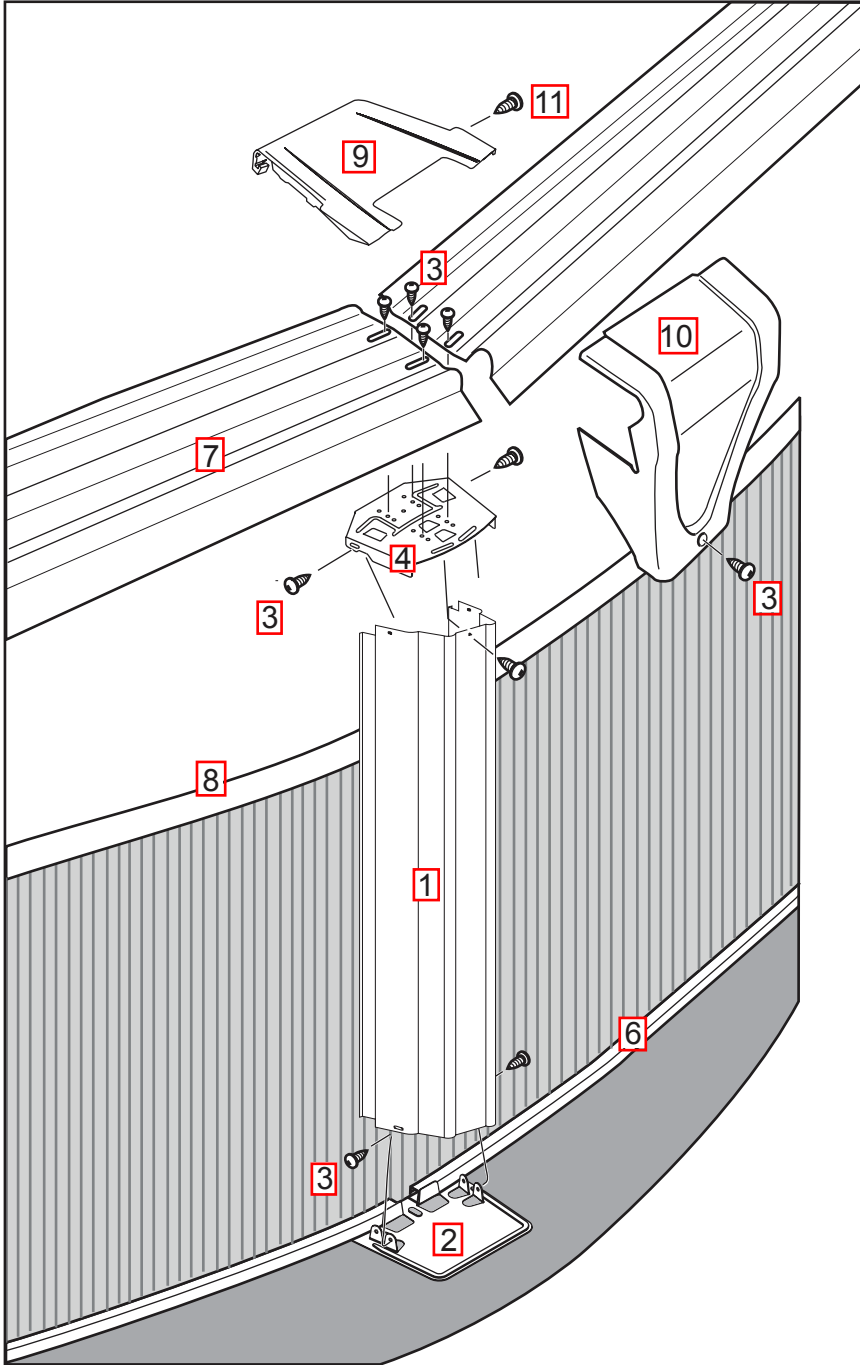

NB1043 21' Round

AEGEAN - ROUND

(Manuf. Name: ESTATE)

TOP RAILS - KEY # 7 - FOUND IN TOP PACK (312100654)

Description	Measurements	Oyster "T"
12' Top Rails	45-19/32"	1450660
Common Length Top Rails	56-31/32"	1450661