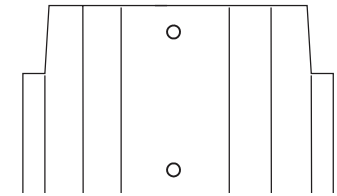

	Wall Part No.	Wall Description	Carton Qty.
<input type="checkbox"/>	382400281	24' x 52" ATLANTIS 12S 2-1/2R	1

NB1044 24' Round

AEGEAN - ROUND

(Manuf. Name: ESTATE)

TOP RAILS - KEY # 7 - FOUND IN TOP PACK (312400654)

Description	Measurements	Oyster "T"
12' Top Rails	45-19/32"	1450660
Common Length Top Rails	56-31/32"	1450661

SECTIONAL VIEW

END HOLE PATTERN

VERTICAL'S - KEY # 1 - FOUND IN VERTICAL PACK (3416740)

Description	Measurements	Oyster "T"
Vertical Upright	51-1/2"	1440374

SECTIONAL VIEW

END HOLE PATTERN

CONNECTORS - FOUND IN CONNECTOR PACK (4016672)

Description	Key #	Oyster
Inner Connector	9	1490497
Outer Connector	10	1490511
Connector Hardware	11	1184232

QUANTITY OF TOP RAILS, VERTICAL'S & CONNECTORS