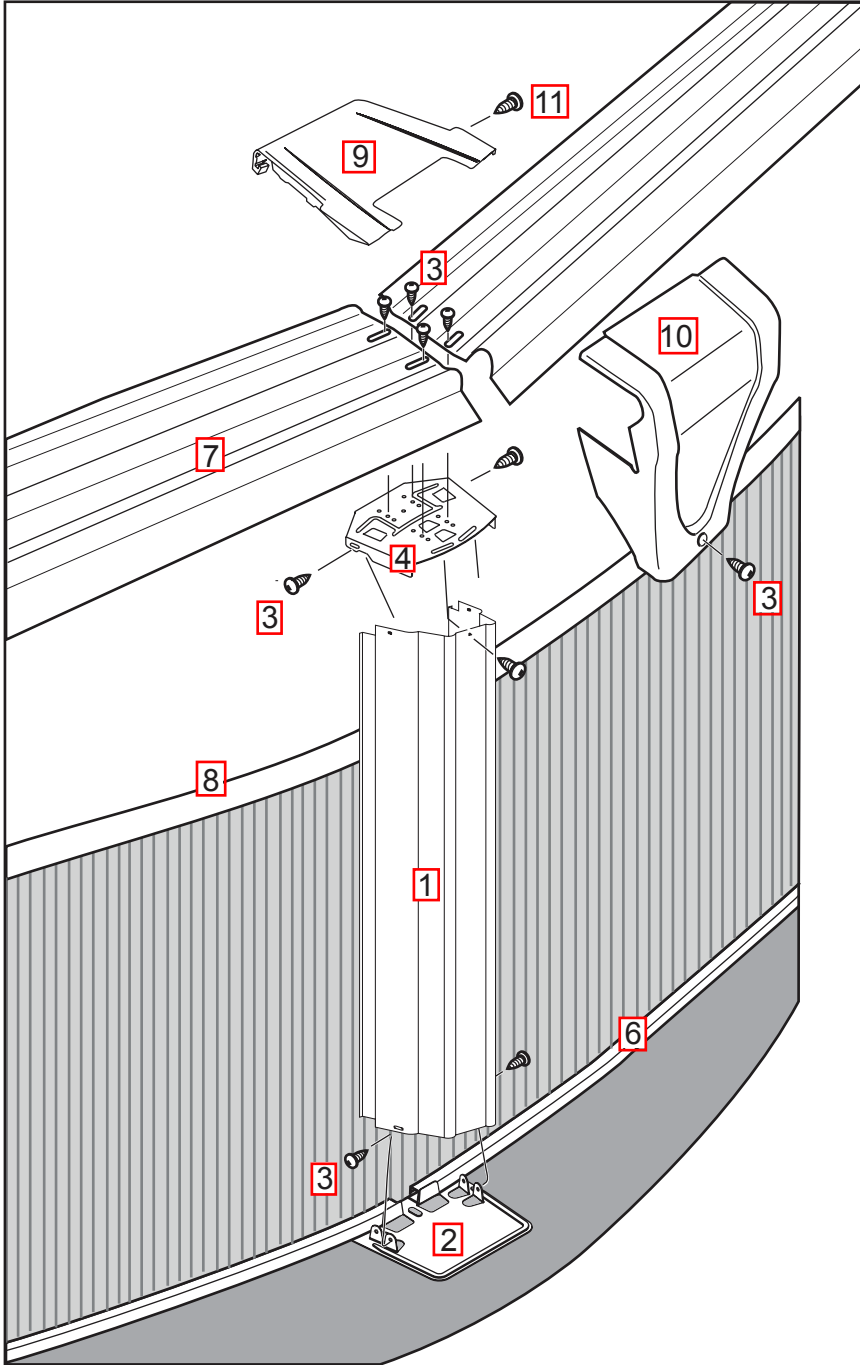

NB1044 24' Round

AEGEAN - ROUND

(Manuf. Name: ESTATE)

TOP RAILS - KEY # 7 - FOUND IN TOP PACK (312400654)

Description	Measurements	Oyster "T"
12' Top Rails	45-19/32"	1450660
Common Length Top Rails	56-31/32"	1450661