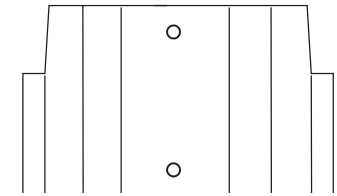

	Wall Part No.	Wall Description	Carton Qty.
<input type="checkbox"/>	382700281	27' x 52" ATLANTIS 12S 2-1/2R	1

NB1046 27' Round

AEGEAN - ROUND

(Manuf. Name: ESTATE)

TOP RAILS - KEY # 7 - FOUND IN TOP PACK (312700654)

Description	Measurements	Oyster "T"
12' Top Rails	45-19/32"	1450660
Common Length Top Rails	56-31/32"	1450661

SECTIONAL VIEW

END HOLE PATTERN

VERTICAL'S - KEY # 1 - FOUND IN VERTICAL PACK (3418740)

Description	Measurements	Oyster "T"
Vertical Upright	51-1/2"	1440374

SECTIONAL VIEW

END HOLE PATTERN

CONNECTORS - FOUND IN CONNECTOR PACK (4018672)

Description	Key #	Oyster
Inner Connector	9	1490497
Outer Connector	10	1490511
Connector Hardware	11	1184232

QUANTITY OF TOP RAILS, VERTICAL'S & CONNECTORS