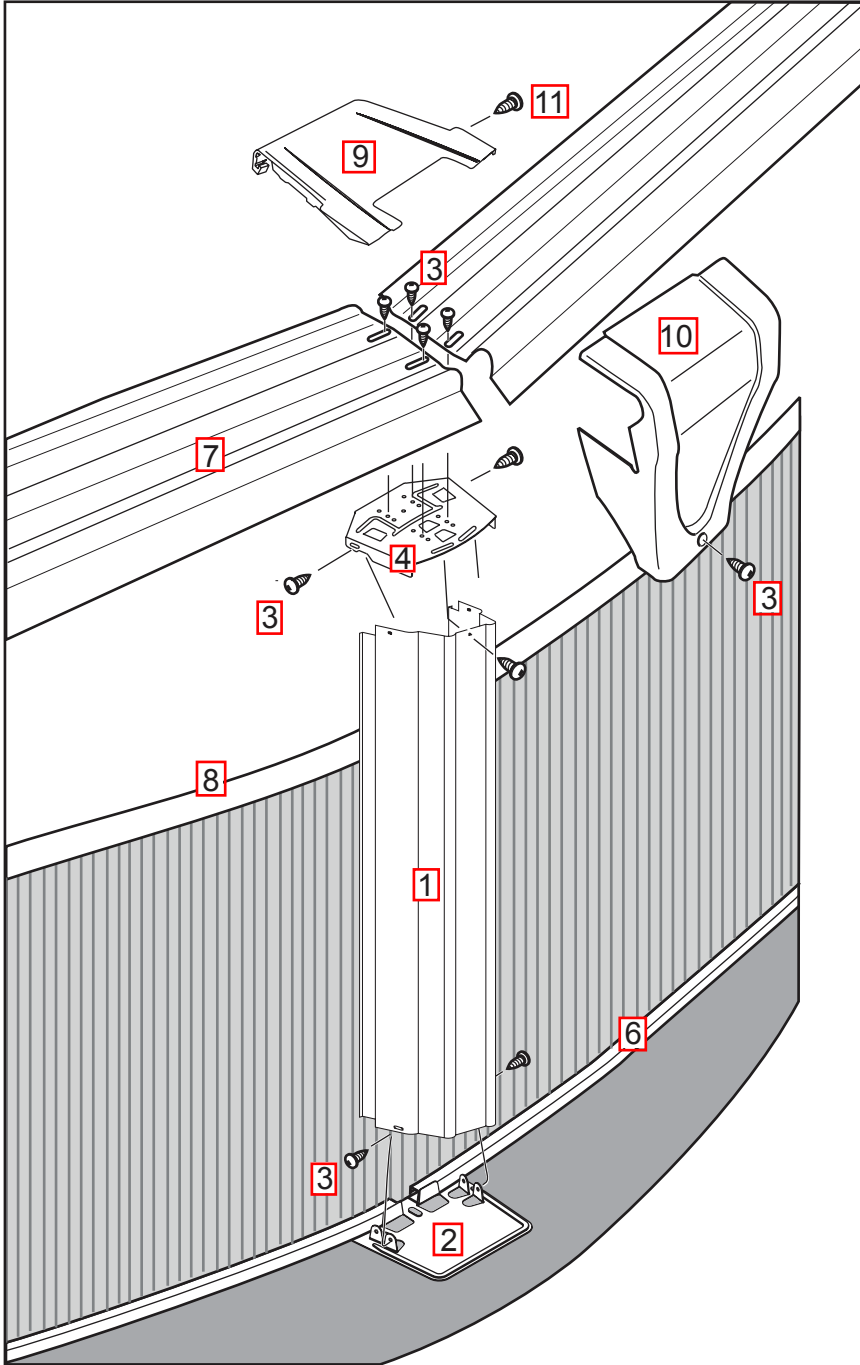

NB1046 27' Round

AEGEAN - ROUND

(Manuf. Name: ESTATE)

TOP RAILS - KEY # 7 - FOUND IN TOP PACK (312700654)

Description	Measurements	Oyster "T"
12' Top Rails	45-19/32"	1450660
Common Length Top Rails	56-31/32"	1450661