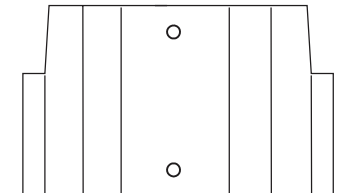

	Wall Part No.	Wall Description	Carton Qty.
<input type="checkbox"/>	383000281C	30' x 52" ATLANTIS 12S 2-1/2R (C)	1
<input type="checkbox"/>	383000281D	30' x 52" ATLANTIS (D)	1

AEGEAN - ROUND

(Manuf. Name: ESTATE)

TOP RAILS - KEY # 7 - FOUND IN TOP PACK (313000654)

Description	Measurements	Oyster "T"
12' Top Rails	45-19/32"	1450660
Common Length Top Rails	56-31/32"	1450661

SECTIONAL VIEW

END HOLE PATTERN

VERTICAL'S - KEY # 1 - FOUND IN VERTICAL PACK (3420740)

Description	Measurements	Oyster "T"
Vertical Upright	51-1/2"	1440374

SECTIONAL VIEW

END HOLE PATTERN

CONNECTORS - FOUND IN CONNECTOR PACK (4020672)

Description	Key #	Oyster
Inner Connector	9	1490497
Outer Connector	10	1490511
Connector Hardware	11	1184232