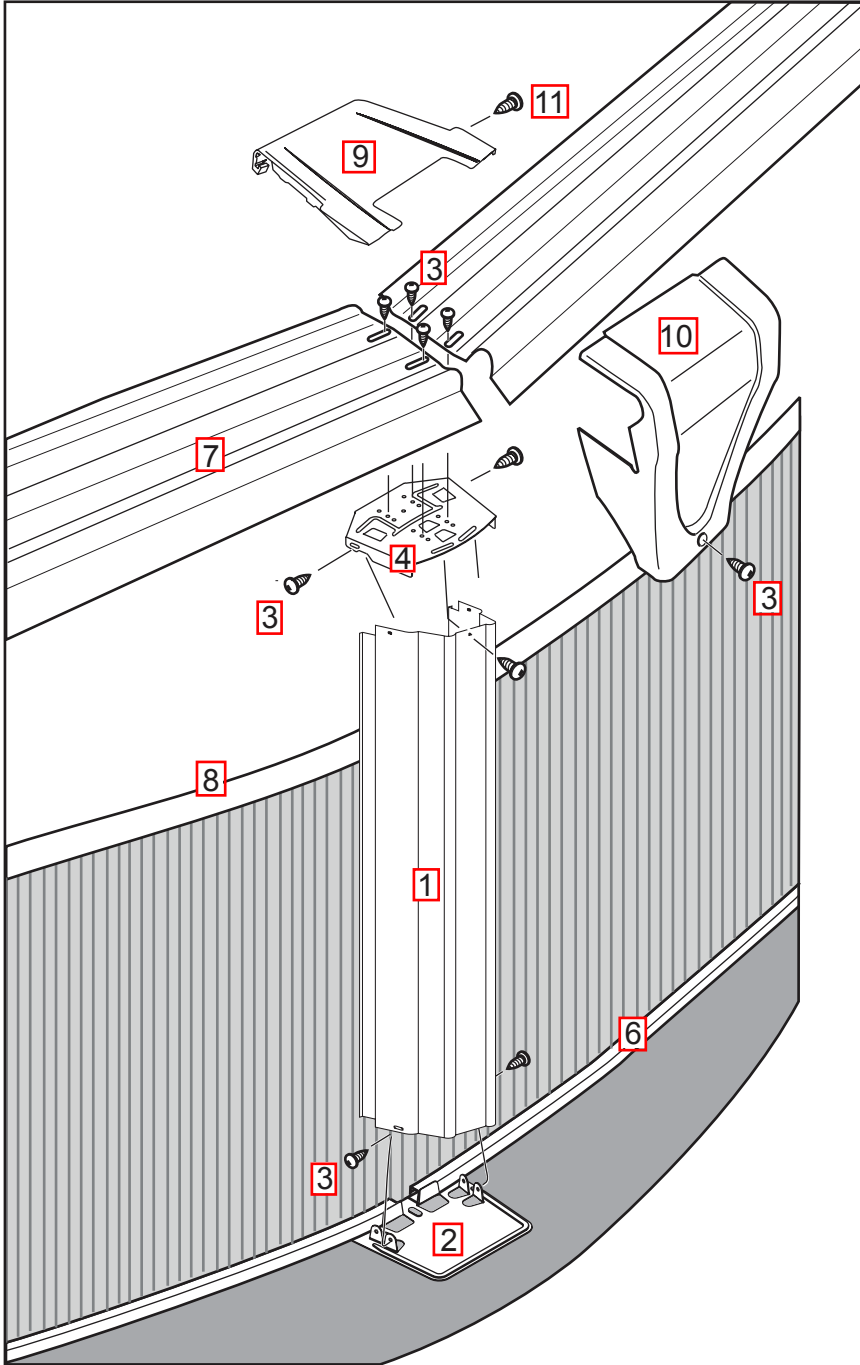

Pool Carton Breakdown – Aegean NB1048

PR18283000

ESTATE OYS T 52 3000 ATLANTIS

Features: Round
Size: 30'
Depth: 52"

Steel textured top rails
Wall with protectoloc finish
Galvanized steel bottom rails
Slotted tube stabilizers
2 Piece resin top connector

	Carton Part No.	Carton Description	Carton Qty.
<input type="checkbox"/>	313000654	30' ESTATE OYSTER T FR PK	1
<input type="checkbox"/>	3420740	52" ESTATE OYS T VERTICAL 20 PK	1
<input type="checkbox"/>	4020672	CONNECTOR PK ESTATE OYS 20 PK	1
<input type="checkbox"/>	43300069	30' – 6" COMMON BASE RAIL PACK	1

TOP RAILS - KEY # 7 - FOUND IN TOP PACK (313000654)

Description	Measurements	Oyster "T"
12' Top Rails	45-19/32"	1450660
Common Length Top Rails	56-31/32"	1450661

SECTIONAL VIEW

END HOLE PATTERN

VERTICAL'S - KEY # 1 - FOUND IN VERTICAL PACK (3420740)

Description	Measurements	Oyster "T"
Vertical Upright	51-1/2"	1440374

SECTIONAL VIEW

END HOLE PATTERN

CONNECTORS - FOUND IN CONNECTOR PACK (4020672)

Description	Key #	Oyster
Inner Connector	9	1490497
Outer Connector	10	1490511
Connector Hardware	11	1184232