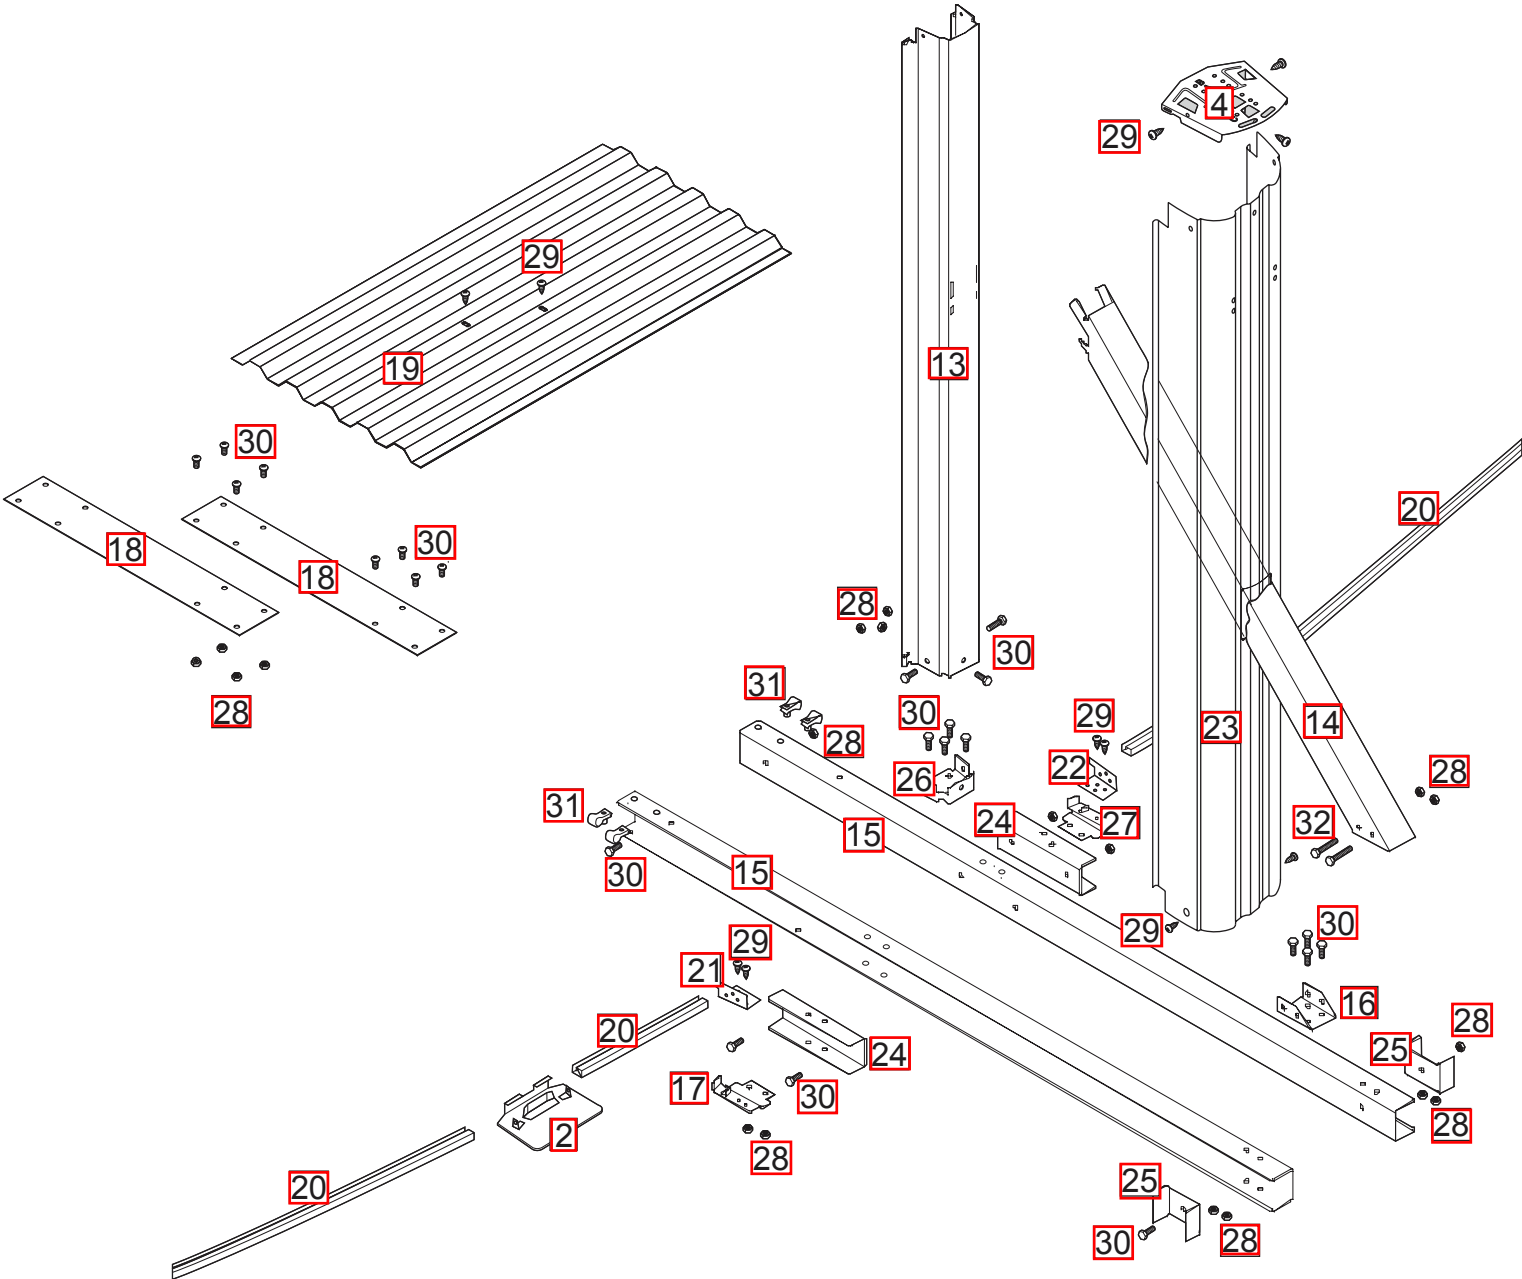

Pool Carton Breakdown – Aegean NB1049

PV18291224

**ESTATE OYS T 52 1224 ATLANTIS
CHANNEL LOK I OVAL**

Features: Oval
Size: 12' x 24'
Depth: 52"

Steel textured top rails
Wall with protectoloc finish
Galvanized steel bottom rails
Slotted tube stabilizers
2 Piece resin top connector

	Carton Part No.	Carton Description	Carton Qty.
<input type="checkbox"/>	311224654	1224' ESTATE OYSTER T FR PK	1
<input type="checkbox"/>	3406740	52" ESTATE OYS T VERT/DIAG 6 PK	1
<input type="checkbox"/>	3410740	52" ESTATE OYS T VERTICAL 10 PK	1
<input type="checkbox"/>	4016672	CONNECTOR PK ESTATE OYS 16 PK	1
<input type="checkbox"/>	43122491	1224' – 6" COMMON BASE RAIL PACK	1
<input type="checkbox"/>	39025203	52" CHANNEL LOK I MID PACK	3

	Wall Part No.	Wall Description	Carton Qty.
<input type="checkbox"/>	381224281-2	1224' x 52" ATLANTIS 12S 2-1/2R	1

AEGEAN OVAL POOLS - OVERVIEW

(Manuf. Name: ESTATE CHANNEL LOK I)

NB1049 12'x24' Oval

AEGEAN OVAL POOLS

(Manuf. Name: ESTATE CHANNEL LOK I)

NB1049 12'x24' Oval

TOP RAILS - KEY # 7 - FOUND IN TOP PACK (311224654)

Description	Measurements	Oyster "T"
12' Top Rail	45-19/32"	1450660
Common Length Top Rail	56-31/32"	1450661
Straight Top Rail	47-1/4"	1450662
Straight Top Rail	58-3/4"	1450663
Transition Top Rail	47-1/8"	1450664
Transition Top Rail	58-3/8"	1450665