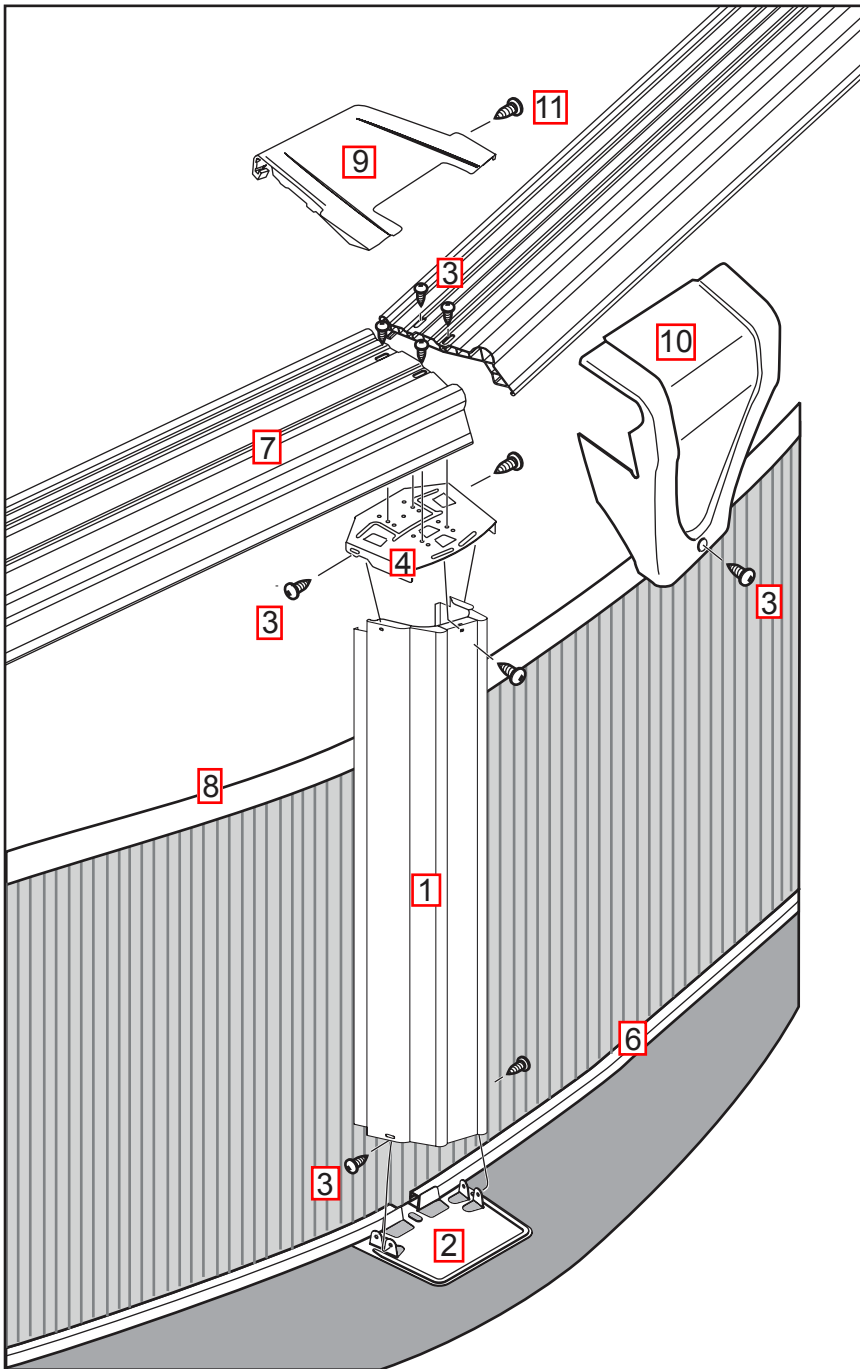

Pool Carton Breakdown – Aruba NB1280

PR21323000

CHATEAU SAND RESIN 54 3000 SERENADE

Features: Round
Size: 30'
Depth: 54"

Resin top rails and verticals
Wall with protectoloc finish
Resin bottom rails and plates
Slotted tube stabilizers
2 Piece resin top connector

	Carton Part No.	Carton Description	Carton Qty.
<input type="checkbox"/>	313000694	30' CHATEAU SAND RESIN T FRAME PACK	1
<input type="checkbox"/>	343000758	30' x 54" CHATEAU SAND RESIN BASE PACK	1
<input type="checkbox"/>	4020733	CONNECTOR CHATEAU SAND 20 PACK	1

TOP RAILS - KEY # 7 - FOUND IN TOP PACK (313000694)

Description	Measurements	Sand Resin
12' Top Rails	45-5/8"	1450670
Common Length Top Rails	56-29/32"	1450671

SECTIONAL VIEW

END HOLE PATTERN

VERTICAL'S - KEY # 1 - FOUND IN VERTICAL PACK (343000758)

Description	Measurements	Sand Resin
Vertical Upright	53-1/2"	1440490

SECTIONAL VIEW

END HOLE PATTERN

CONNECTORS - FOUND IN CONNECTOR PACK (4020733)

Description	Key #	Sand
Inner Connector	9	1490451
Outer Connector	10	1490581
Connector Hardware	11	1184232