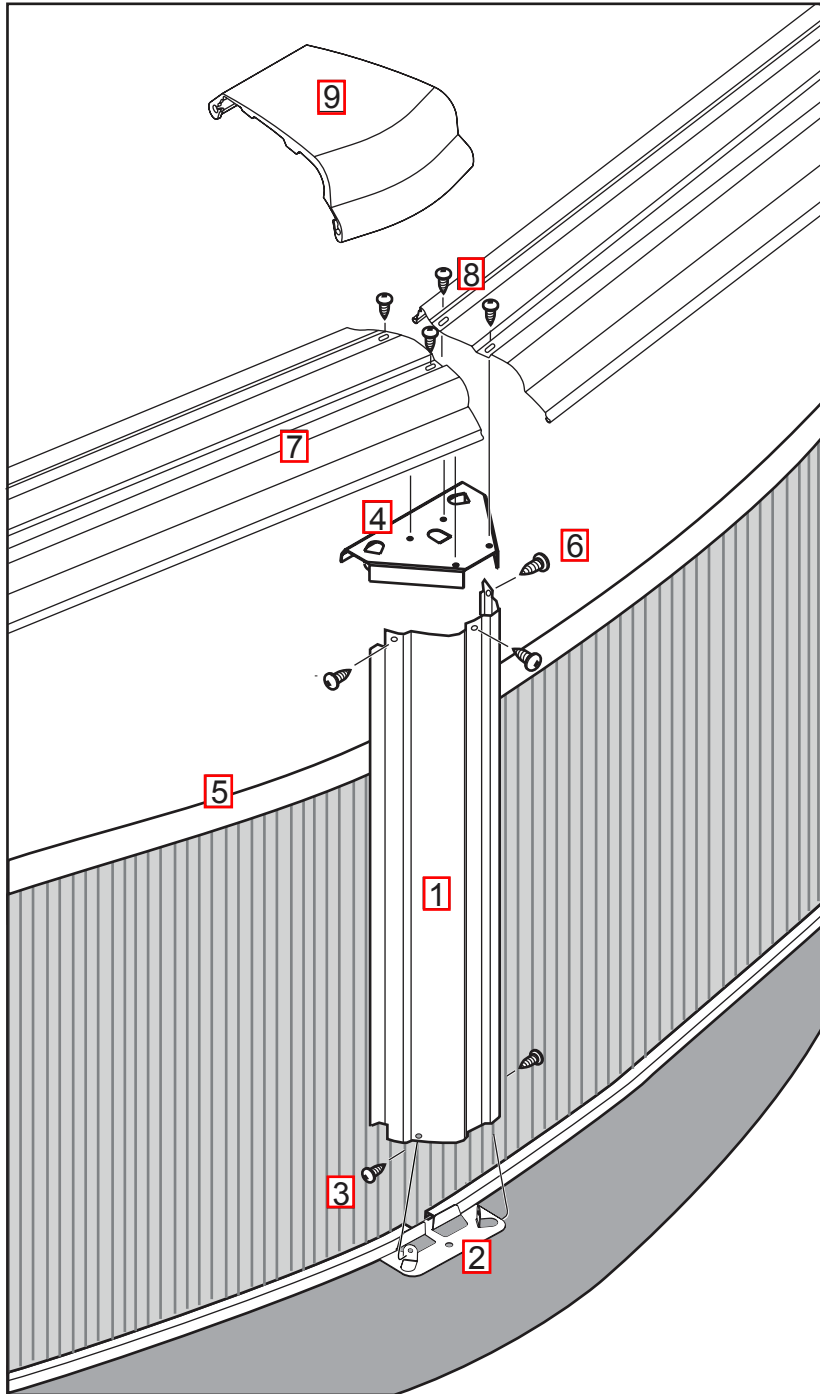

Pool Carton Breakdown – Atlantis 48” NB0998

PR18361200

ESPRIT PW T 48 1200 HARMONY

Features: Round
Size: 12'
Depth: 48"

Steel textured top rails
Wall with protectoloc finish
Galvanized steel bottom rails
Slotted tube stabilizers

	Carton Part No.	Carton Description	Carton Qty.
<input type="checkbox"/>	301200156	12' x 48" ESPRIT P/W T FR PK	1

	Wall Part No.	Wall Description	Carton Qty.
<input type="checkbox"/>	381200144	12' x 48" HARMONY 12S 2-1/2R	1

ATLANTIS 48" - ROUND

(Manuf. Name: ESPRIT)

TOP RAILS - KEY # 7 - FOUND IN FRAME PACK (301200156)

Description	Measurements	Pearl White "T"
12' Esprit P/W Top Rails	45-15/32"	1450299
Common Esprit P/W Top Rails	56-27/32"	1450301

SECTIONAL VIEW

END HOLE PATTERN

VERTICAL'S - KEY # 1 - FOUND IN FRAME PACK (301200156)

Description	Measurements	Pearl White "T"
Esprit P/W Vertical Upright	47-1/2"	1440140

CONNECTORS - KEY # 9 - FOUND IN FRAME PACK (301200156)