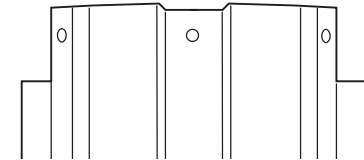

Pool Carton Breakdown – Atlantis 48” NB0998

PR18361200

ESPRIT PW T 48 1200 HARMONY

Features: Round
Size: 12'
Depth: 48"

Steel textured top rails
Wall with protectoloc finish
Galvanized steel bottom rails
Slotted tube stabilizers

	Carton Part No.	Carton Description	Carton Qty.
<input type="checkbox"/>	301200156	12' x 48" ESPRIT P/W T FR PK	1

	Wall Part No.	Wall Description	Carton Qty.
<input type="checkbox"/>	381200144	12' x 48" HARMONY 12S 2-1/2R	1

ATLANTIS 48" - ROUND

(Manuf. Name: ESPRIT)

TOP RAILS - KEY # 7 - FOUND IN FRAME PACK (301200156)

Description	Measurements	Pearl White "T"
12' Esprit P/W Top Rails	45-15/32"	1450299
Common Esprit P/W Top Rails	56-27/32"	1450301

SECTIONAL VIEW

END HOLE PATTERN

VERTICAL'S - KEY # 1 - FOUND IN FRAME PACK (301200156)

Description	Measurements	Pearl White "T"
Esprit P/W Vertical Upright	47-1/2"	1440140

CONNECTORS - KEY # 9 - FOUND IN FRAME PACK (301200156)