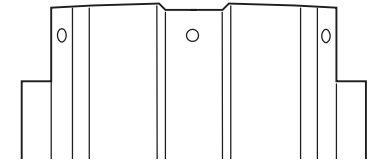

VERTICAL'S - KEY # 1 - FOUND IN FRAME PACK (301500156)

Description	Measurements	Pearl White "T"
Esprit P/W Vertical Upright	47-1/2"	1440140

CONNECTORS - KEY # 9 - FOUND IN FRAME PACK (301500156)

Description	Part Number
Connector	1490148

INSTRUCTIONS - FOUND IN FRAME PACK (301500156)

Description	Part Number
Round Ground Prep	1920283
Esprit Frame Assy	1920285

QUANTITY OF TOP RAILS, VERTICAL'S & CONNECTORS

12'	15'	18'	21'	24'	27'	30'
10	10	12	14	16	18	20