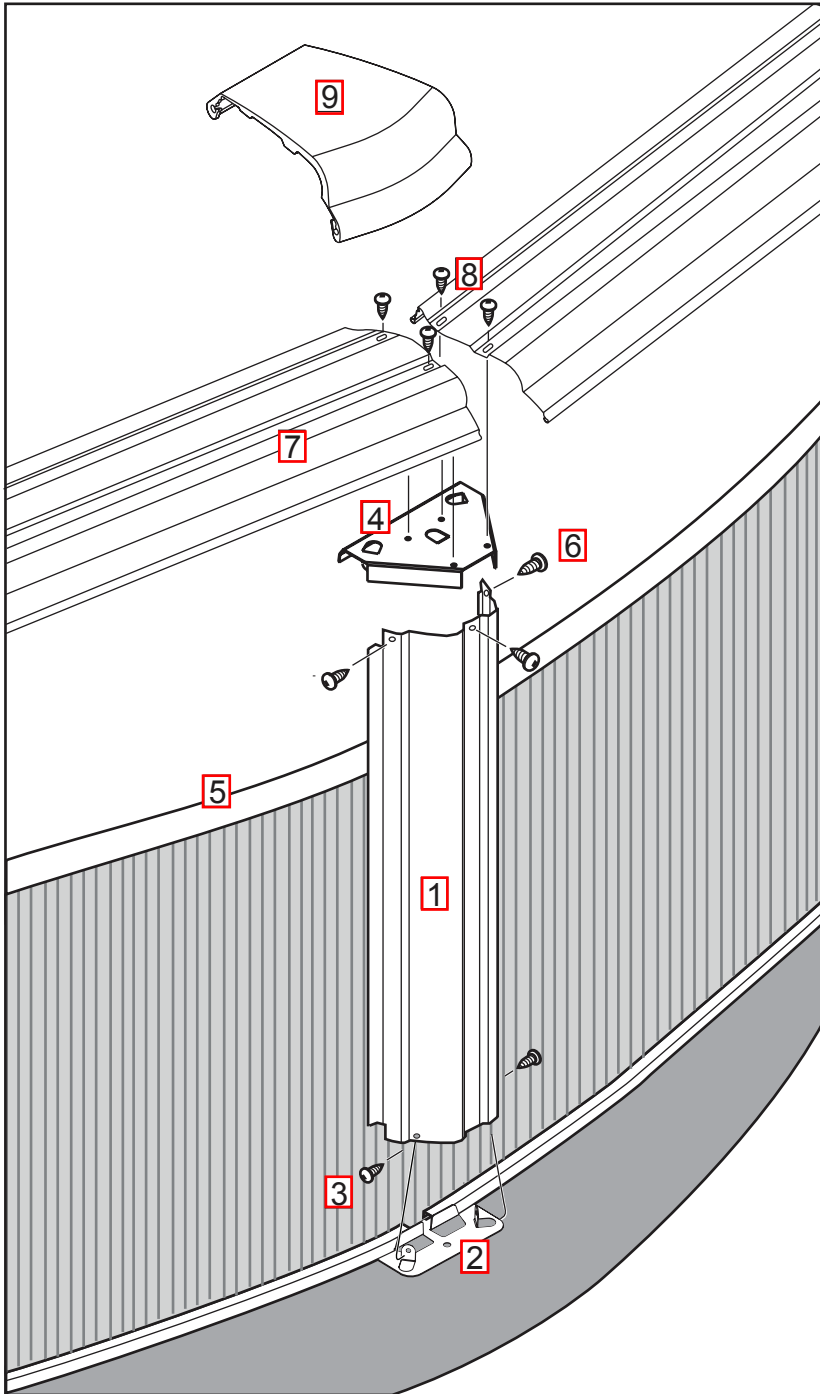

NB1000 15' Round