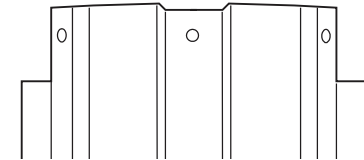

Pool Carton Breakdown – Atlantis 48” NB1002

PR18361800

ESPRIT PW T 48 1800 HARMONY

Features: Round
 Size: 18'
 Depth: 48"

Steel textured top rails
 Wall with protectoloc finish
 Galvanized steel bottom rails
 Slotted tube stabilizers

	Carton Part No.	Carton Description	Carton Qty.
<input type="checkbox"/>	301800156	18' x 48" ESPRIT P/W T FR PK	1

	Wall Part No.	Wall Description	Carton Qty.
<input type="checkbox"/>	381800144	18' x 48" HARMONY 12S 2-1/2R	1

ATLANTIS 48" - ROUND

(Manuf. Name: ESPRIT)

TOP RAILS - KEY # 7 - FOUND IN FRAME PACK (301800156)

Description	Measurements	Pearl White "T"
12' Esprit P/W Top Rails	45-15/32"	1450299
Common Esprit P/W Top Rails	56-27/32"	1450301

SECTIONAL VIEW

END HOLE PATTERN

VERTICAL'S - KEY # 1 - FOUND IN FRAME PACK (301800156)

Description	Measurements	Pearl White "T"
Esprit P/W Vertical Upright	47-1/2"	1440140

CONNECTORS - KEY # 9 - FOUND IN FRAME PACK (301800156)