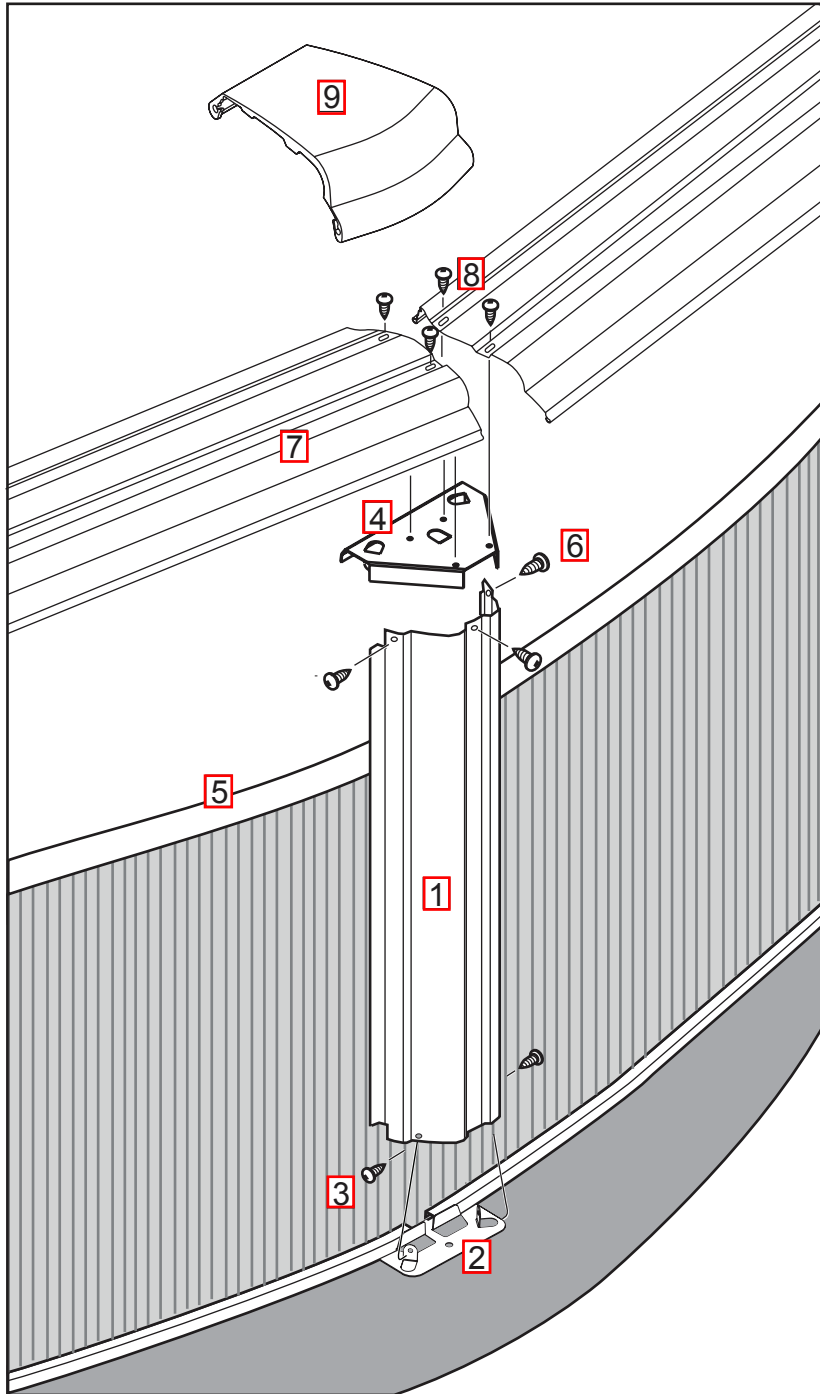

Pool Carton Breakdown – Atlantis 48” NB1002

PR18361800

ESPRIT PW T 48 1800 HARMONY

Features: Round
 Size: 18'
 Depth: 48"

Steel textured top rails
 Wall with protectoloc finish
 Galvanized steel bottom rails
 Slotted tube stabilizers

	Carton Part No.	Carton Description	Carton Qty.
<input type="checkbox"/>	301800156	18' x 48" ESPRIT P/W T FR PK	1

	Wall Part No.	Wall Description	Carton Qty.
<input type="checkbox"/>	381800144	18' x 48" HARMONY 12S 2-1/2R	1

ATLANTIS 48" - ROUND

(Manuf. Name: ESPRIT)

TOP RAILS - KEY # 7 - FOUND IN FRAME PACK (301800156)

Description	Measurements	Pearl White "T"
12' Esprit P/W Top Rails	45-15/32"	1450299
Common Esprit P/W Top Rails	56-27/32"	1450301

SECTIONAL VIEW

END HOLE PATTERN

VERTICAL'S - KEY # 1 - FOUND IN FRAME PACK (301800156)

Description	Measurements	Pearl White "T"
Esprit P/W Vertical Upright	47-1/2"	1440140

CONNECTORS - KEY # 9 - FOUND IN FRAME PACK (301800156)