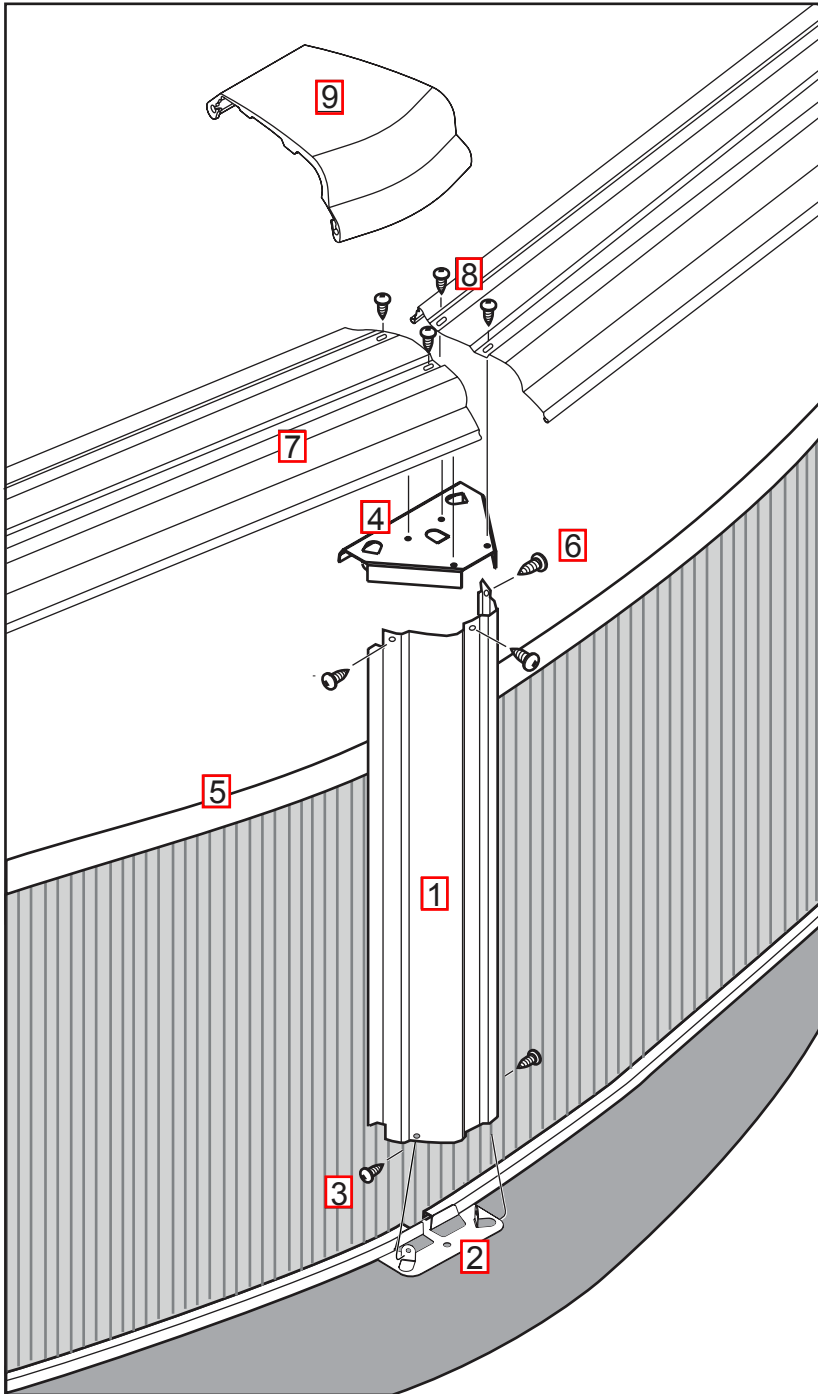

Pool Carton Breakdown – Atlantis 48” NB1003

PR18362100

ESPRIT PW T 48 2100 HARMONY

Features: Round
 Size: 21'
 Depth: 48"

Steel textured top rails
 Wall with protectoloc finish
 Galvanized steel bottom rails
 Slotted tube stabilizers

	Carton Part No.	Carton Description	Carton Qty.
<input type="checkbox"/>	302100156	21' x 48" ESPRIT P/W T FR PK	1

	Wall Part No.	Wall Description	Carton Qty.
<input type="checkbox"/>	382100144	21' x 48" HARMONY 12S 2-1/2R	1

NB1003 21' Round

ATLANTIS 48" - ROUND

(Manuf. Name: ESPRIT)

TOP RAILS - KEY # 7 - FOUND IN FRAME PACK (302100156)

Description	Measurements	Pearl White "T"
12' Esprit P/W Top Rails	45-15/32"	1450299
Common Esprit P/W Top Rails	56-27/32"	1450301

SECTIONAL VIEW

END HOLE PATTERN

VERTICAL'S - KEY # 1 - FOUND IN FRAME PACK (302100156)

Description	Measurements	Pearl White "T"
Esprit P/W Vertical Upright	47-1/2"	1440140

CONNECTORS - KEY # 9 - FOUND IN FRAME PACK (302100156)