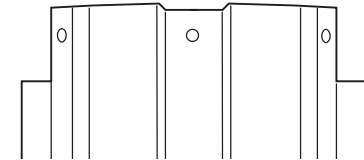

Pool Carton Breakdown – Atlantis 48” NB1003

PR18362100

ESPRIT PW T 48 2100 HARMONY

Features: Round
 Size: 21'
 Depth: 48"

Steel textured top rails
 Wall with protectoloc finish
 Galvanized steel bottom rails
 Slotted tube stabilizers

NB1003 21' Round

ATLANTIS 48" - ROUND

(Manuf. Name: ESPRIT)

TOP RAILS - KEY # 7 - FOUND IN FRAME PACK (302100156)

Description	Measurements	Pearl White "T"
12' Esprit P/W Top Rails	45-15/32"	1450299
Common Esprit P/W Top Rails	56-27/32"	1450301

SECTIONAL VIEW

END HOLE PATTERN

VERTICAL'S - KEY # 1 - FOUND IN FRAME PACK (302100156)

Description	Measurements	Pearl White "T"
Esprit P/W Vertical Upright	47-1/2"	1440140

CONNECTORS - KEY # 9 - FOUND IN FRAME PACK (302100156)

Description	Part Number
Connector	1490148

INSTRUCTIONS - FOUND IN FRAME PACK (302100156)

Description	Part Number
Round Ground Prep	1920283
Esprit Frame Assy	1920285

QUANTITY OF TOP RAILS, VERTICAL'S & CONNECTORS