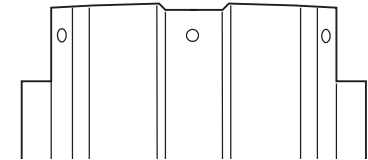

VERTICAL'S - KEY # 1 - FOUND IN FRAME PACK (302400156)

Description	Measurements	Pearl White "T"
Esprit P/W Vertical Upright	47-1/2"	1440140

CONNECTORS - KEY # 9 - FOUND IN FRAME PACK (302400156)

Description	Part Number
Connector	1490148

INSTRUCTIONS - FOUND IN FRAME PACK (302400156)

Description	Part Number
Round Ground Prep	1920283
Esprit Frame Assy	1920285

QUANTITY OF TOP RAILS, VERTICAL'S & CONNECTORS

12'	15'	18'	21'	24'	27'	30'
10	10	12	14	16	18	20