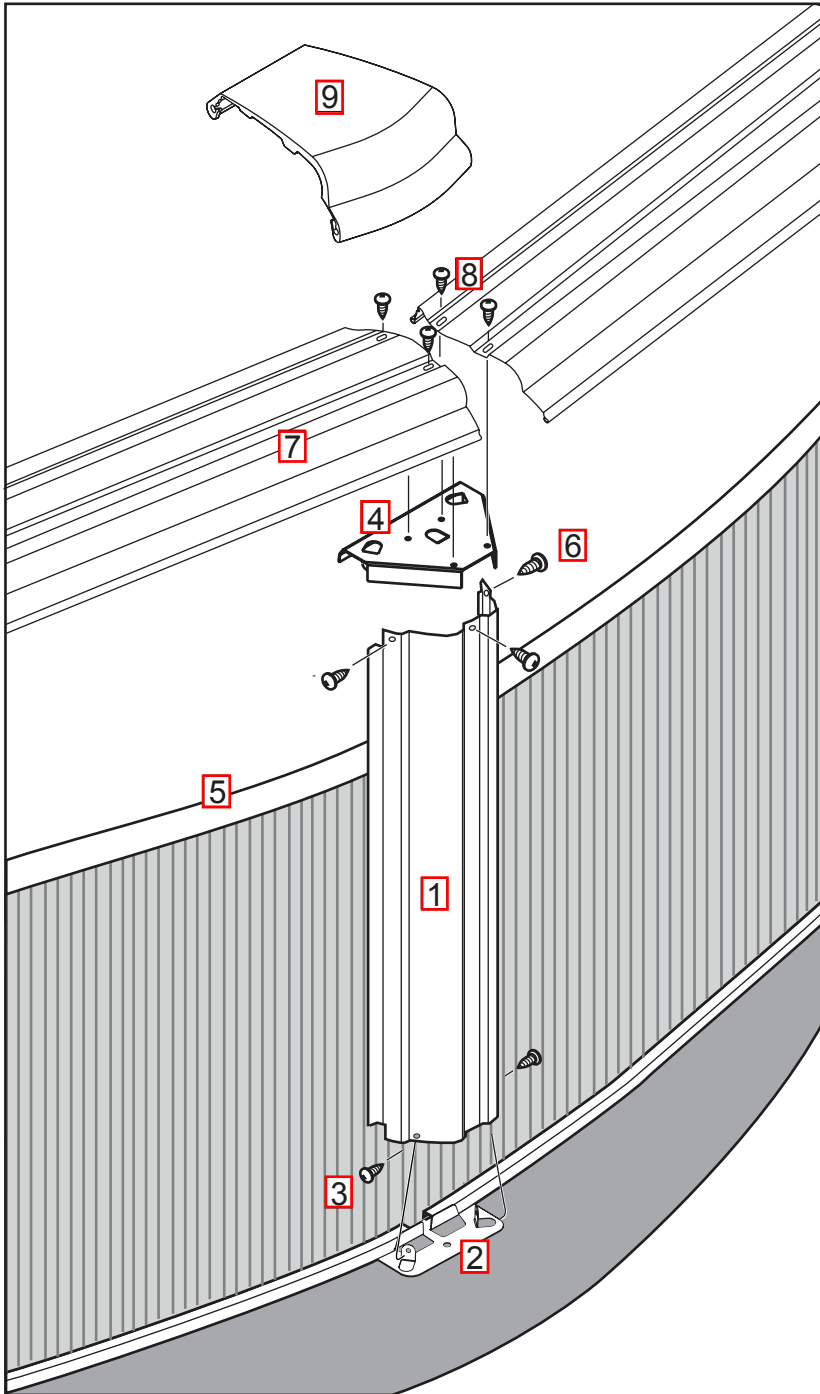

## Pool Carton Breakdown – Atlantis 48” NB1004

**PR18362400**

**ESPRIT PW T 48 2400 HARMONY**

**Features:** Round  
Size: 24'  
Depth: 48"

Steel textured top rails  
Wall with protectoloc finish  
Galvanized steel bottom rails  
Slotted tube stabilizers

	Carton Part No.	Carton Description	Carton Qty.
<input type="checkbox"/>	<b>302400156</b>	24' x 48" ESPRIT P/W T FR PK	<b>1</b>

	Wall Part No.	Wall Description	Carton Qty.
<input type="checkbox"/>	<b>382400144</b>	24' x 48" HARMONY 12S 2-1/2R	<b>1</b>

# ATLANTIS 48" - ROUND

(Manuf. Name: ESPRIT)

## TOP RAILS - KEY # 7 - FOUND IN FRAME PACK (302400156)

Description	Measurements	Pearl White "T"
12' Esprit P/W Top Rails	45-15/32"	1450299
Common Esprit P/W Top Rails	56-27/32"	1450301

SECTIONAL VIEW

END HOLE PATTERN