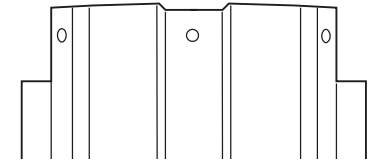

Pool Carton Breakdown – Atlantis 48” NB1006

PR18362700

ESPRIT PW T 48 2700 HARMONY

Features: Round
Size: 27'
Depth: 48"

Steel textured top rails
Wall with protectoloc finish
Galvanized steel bottom rails
Slotted tube stabilizers

	Carton Part No.	Carton Description	Carton Qty.
<input type="checkbox"/>	302700156	27' x 48" ESPRIT P/W T FR PK	1

	Wall Part No.	Wall Description	Carton Qty.
<input type="checkbox"/>	382700144	27' x 48" HARMONY 12S 2-1/2R	1

NB1006 27' Round

ATLANTIS 48" - ROUND

(Manuf. Name: ESPRIT)

TOP RAILS - KEY # 7 - FOUND IN FRAME PACK (302700156)

Description	Measurements	Pearl White "T"
12' Esprit P/W Top Rails	45-15/32"	1450299
Common Esprit P/W Top Rails	56-27/32"	1450301

SECTIONAL VIEW

END HOLE PATTERN

VERTICAL'S - KEY # 1 - FOUND IN FRAME PACK (302700156)

Description	Measurements	Pearl White "T"
Esprit P/W Vertical Upright	47-1/2"	1440140

CONNECTORS - KEY # 9 - FOUND IN FRAME PACK (302700156)