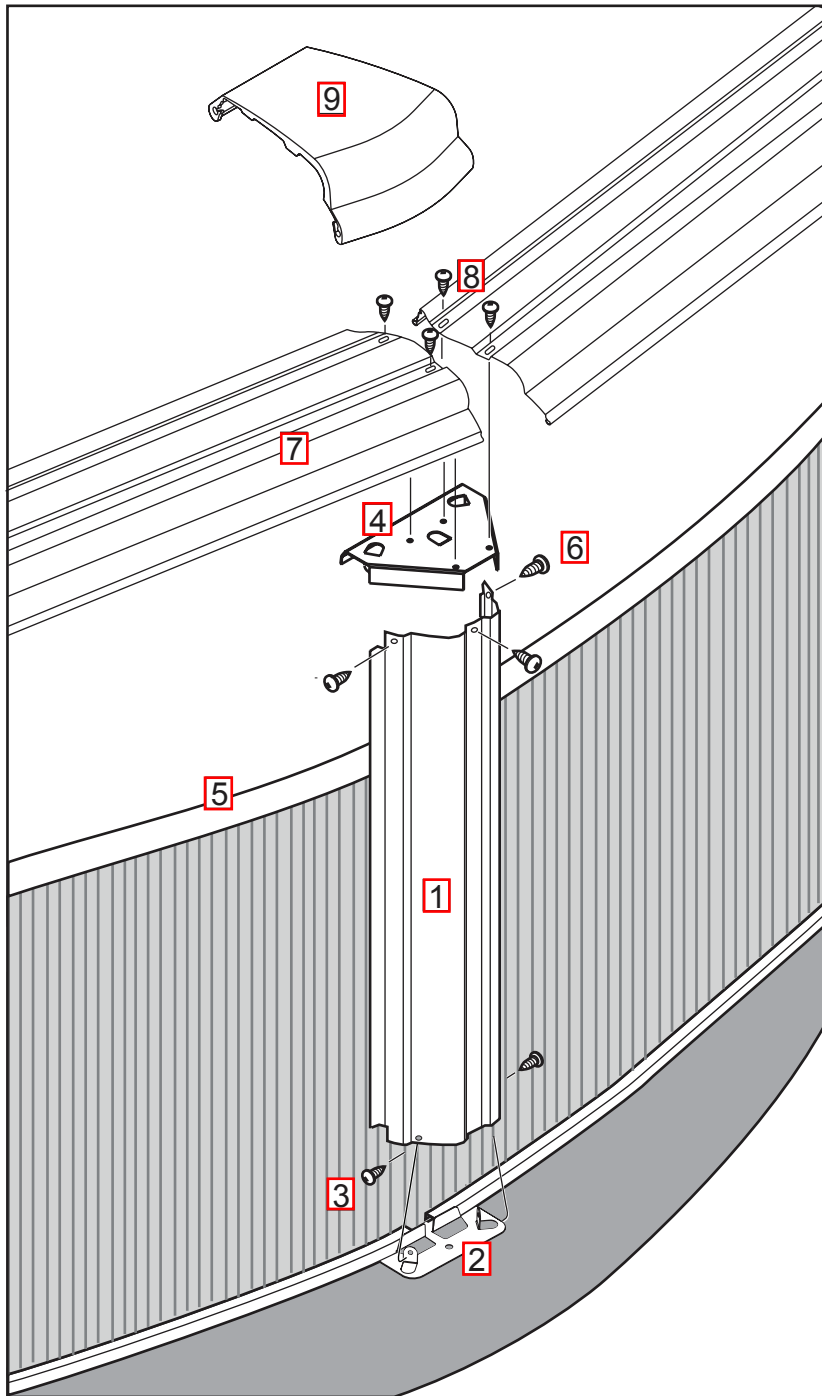

Pool Carton Breakdown – Atlantis 48” NB1006

PR18362700

ESPRIT PW T 48 2700 HARMONY

Features: Round
Size: 27'
Depth: 48"

Steel textured top rails
Wall with protectoloc finish
Galvanized steel bottom rails
Slotted tube stabilizers

	Carton Part No.	Carton Description	Carton Qty.
<input type="checkbox"/>	302700156	27' x 48" ESPRIT P/W T FR PK	1

	Wall Part No.	Wall Description	Carton Qty.
<input type="checkbox"/>	382700144	27' x 48" HARMONY 12S 2-1/2R	1

NB1006 27' Round

ATLANTIS 48" - ROUND

(Manuf. Name: ESPRIT)

TOP RAILS - KEY # 7 - FOUND IN FRAME PACK (302700156)

Description	Measurements	Pearl White "T"
12' Esprit P/W Top Rails	45-15/32"	1450299
Common Esprit P/W Top Rails	56-27/32"	1450301

SECTIONAL VIEW

END HOLE PATTERN

VERTICAL'S - KEY # 1 - FOUND IN FRAME PACK (302700156)

Description	Measurements	Pearl White "T"
Esprit P/W Vertical Upright	47-1/2"	1440140

CONNECTORS - KEY # 9 - FOUND IN FRAME PACK (302700156)