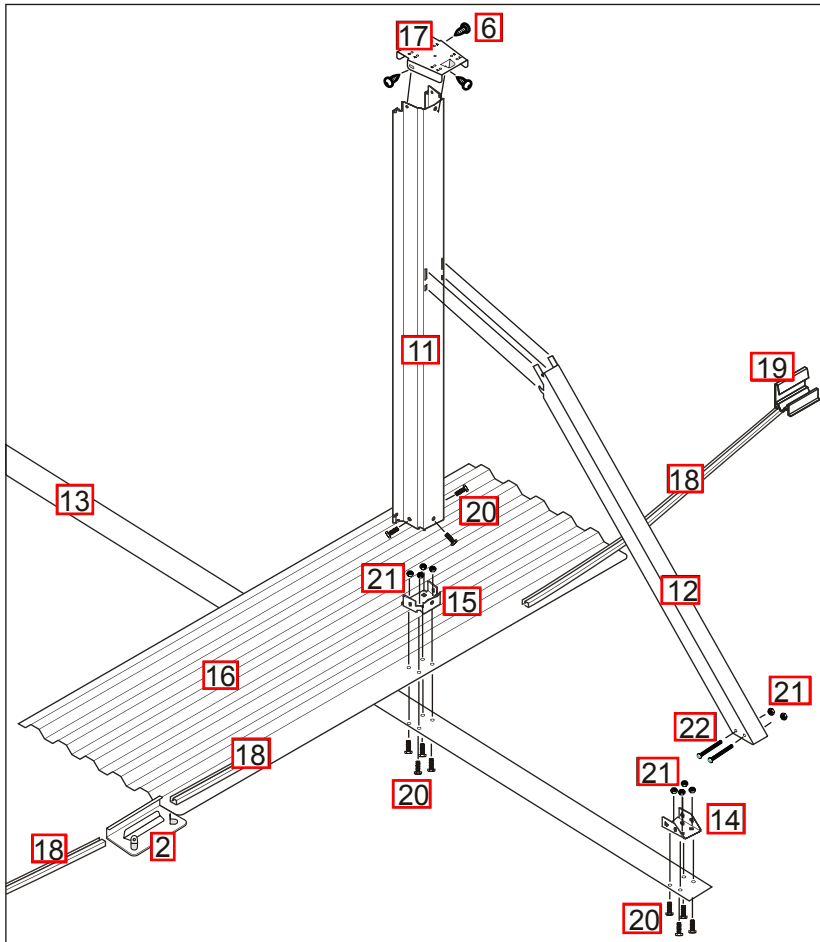

Pool Carton Breakdown – Atlantis 48 NB 1008

PV18361224

**ESPRIT PW T 48 1224 HARMONY
CHANNEL LOK II OVAL**

Features: Oval
Size: 12' x 24'
Depth: 48"

Steel textured top rails
Wall with protectoloc finish
Galvanized steel bottom rails
Slotted tube stabilizers

PART #	DESCRIPTION	KEY #	12 x 18'	12 x 24'	15 x 24'	15 x 30'	18 x 33'
1450299	12' Top Rail	7	8	8			
1450301	Common Length	7			8	8	10
1450658	Transition Rail x 47"	7		8			
1450659	Transition Rail x 58-1/4"	7	4		4	4	4
1450656	Straight Rail x 47-1/4"	7		8	2		
1450657	Straight Rail x 58-3/4"	7				4	4
1440140	Vertical x 47-1/2"	1	8	8	8	8	10
1320102	Top Plate	4	8	8	8	8	10
1320160	Side Top Plate	17	2	6	4	6	6
1320101	Base Plate	2	8	8	8	8	10
1470108	Slotted Tube Conn.		10	10	10	10	12
1470087	Resin Slotted Tube Conn.		2	6	4	6	6
1490494	Rail Support	19		4	2	4	4
1470096	Slotted Tube x 44"		8	8			
1470097	Slotted Tube x 55-1/2"				8	8	
1470098	Slotted Tube x 55-1/4" (Yellow)		4				
1470098	Slotted Tube x 55-1/4" (Plain)						6
1470100	Slotted Tube x 55-1/2" (Green)				4	8	12
1470104	Slotted Tube x 44-1/8" (Blue)			4			
1470105	Slotted Tube x 44-1/8" (White)			4	2		
1460048	Btm Rail x 44-5/8"	18	8	8			
1460049	Btm Rail x 56"	18			8	8	
1460050	Btm Rail x 56" (Yellow)	18	4				
1460050	Btm Rail x 56" (Plain)	18					6
1460052	Btm Rail x 56-1/4" (Orange)	18			4	4	8
1460138	Btm Rail x 44-5/8" (Blue)	18		4			
1460033	Btm Rail x 56-1/4" (Green)	18				4	4
1460105	Btm Rail x 44-5/8" (White)	18		4	2		
1490148	Esprit Connector	9	12	16	14	16	18
1490545	Esprit Lower Connector	10	10	10	10	10	12
1490515	Esprit Side Lower Connector		2	6	4	6	6
1184016	Hardware Pack (Qty. - 59)	3, 6, 8					1
1184017	Hardware Pack (Qty. - 77)	3, 6, 8		2	2	2	1
1184034	Hardware Pack (Qty. - 25)	3, 6, 8					1
1920285	Esprit Frame Assembly		1	1	1	1	1
1920582	Channel Lok II Assembly		1	1	1	1	1
1920629	Bulletin - Concrete Installation		1	1	1	1	1
1920644	Bulletin - Esprit Oval		1	1	1	1	1
1920717	Bulletin - 2 piece connector		1	1	1	1	1