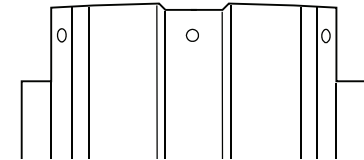

VERTICAL'S - KEY # 1 - FOUND IN FRAME PACK (301200675)

Description	Measurements	Pearl White "T"
Esprit P/W Vertical Upright	51-1/2"	1440296

CONNECTORS - KEY # 9 & 10 - FOUND IN FRAME PACK (301200675)

Description	Pearl White "T"
Connector	1490148
Lower Connector	1490545

INSTRUCTIONS - FOUND IN FRAME PACK (301200675)

Description	Part Number
Round Ground Prep	1920283
Esprit Frame Assembly	1920285
Bulletin - 2pc Round	1920717

QUANTITY OF TOP RAILS, VERTICAL'S & CONNECTORS

12'	15'	18'	21'	24'	27'	30'
10	10	12	14	16	18	20