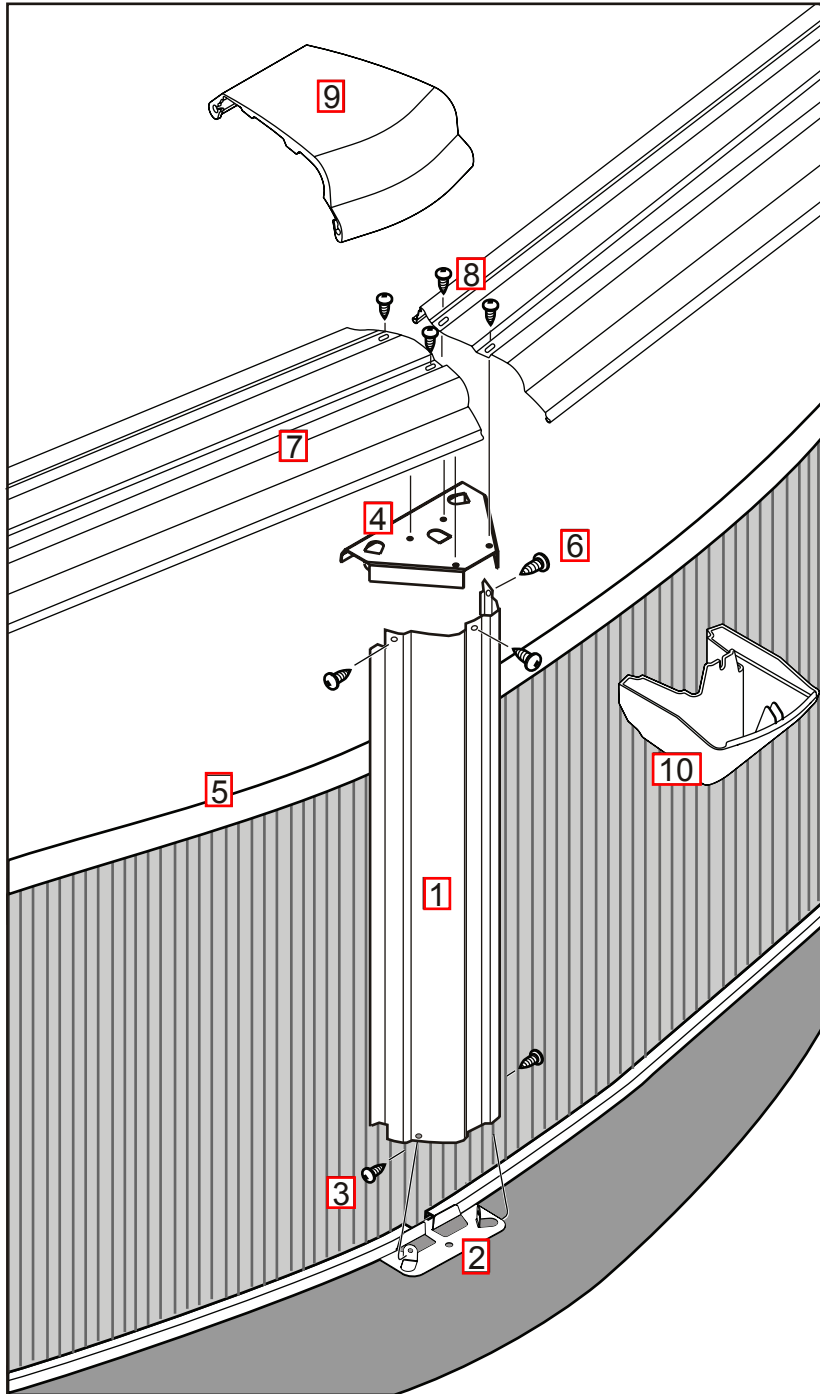

## Pool Carton Breakdown – Atlantis 52” NB1018

**PR18271200**

**ESPRIT II PW T 52 1200 HARMONY**

**Features:** Round  
 Size: 12'  
 Depth: 52"

Steel textured top rails  
 Wall with protectoloc finish  
 Galvanized steel bottom rails  
 Slotted tube stabilizers  
 2 Piece resin top connector

	Carton Part No.	Carton Description	Carton Qty.
<input type="checkbox"/>	<b>301200675</b>	12' x 52" ESPRIT II P/W T FR PK	<b>1</b>

	Wall Part No.	Wall Description	Carton Qty.
<input type="checkbox"/>	<b>381200242</b>	12' x 52" HARMONY 12S 2-1/2R	<b>1</b>

# ATLANTIS 52'' - ROUND

(Manuf. Name: ESPRIT)

## TOP RAILS - KEY # 7 - FOUND IN FRAME PACK (301200675)

Description	Measurements	Pearl White "T"
12' Esprit P/W Top Rails	45-15/32"	1450299
Common Esprit P/W Top Rails	56-27/32"	1450301

SECTIONAL VIEW

END HOLE PATTERN