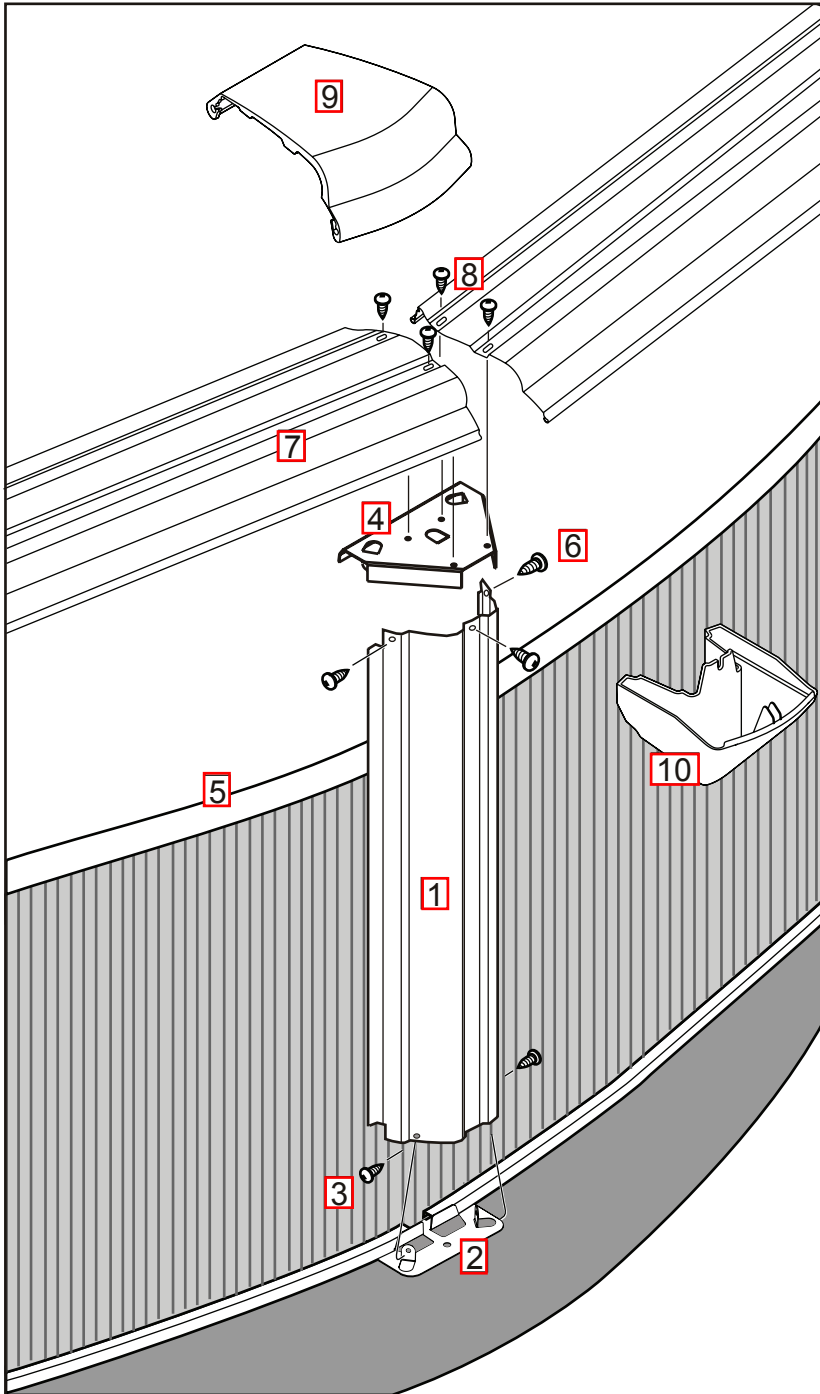

Pool Carton Breakdown – Atlantis 52” NB1022

PR18271800

ESPRIT II PW T 52 1800 HARMONY

Features: Round
Size: 18'
Depth: 52"

Steel textured top rails
Wall with protectoloc finish
Galvanized steel bottom rails
Slotted tube stabilizers

	Carton Part No.	Carton Description	Carton Qty.
<input type="checkbox"/>	301800675	18' x 52" ESPRIT II P/W T FR PK	1

	Wall Part No.	Wall Description	Carton Qty.
<input type="checkbox"/>	381800242	18' x 52" HARMONY 12S 2-1/2R	1

NB1022 18' Round

ATLANTIS 52'' - ROUND

(Manuf. Name: ESPRIT)

TOP RAILS - KEY # 7 - FOUND IN FRAME PACK (301800675)

Description	Measurements	Pearl White "T"
12' Esprit P/W Top Rails	45-15/32"	1450299
Common Esprit P/W Top Rails	56-27/32"	1450301

SECTIONAL VIEW

END HOLE PATTERN

VERTICAL'S - KEY # 1 - FOUND IN FRAME PACK (301800675)

Description	Measurements	Pearl White "T"
Esprit P/W Vertical Upright	51-1/2"	1440296

CONNECTORS - KEY # 9 & 10 - FOUND IN FRAME PACK (301800675)