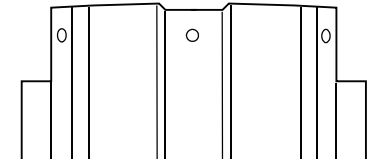

Pool Carton Breakdown – Atlantis 52” NB1022

PR18271800

ESPRIT II PW T 52 1800 HARMONY

Features: Round
Size: 18'
Depth: 52"

Steel textured top rails
Wall with protectoloc finish
Galvanized steel bottom rails
Slotted tube stabilizers

	Carton Part No.	Carton Description	Carton Qty.
<input type="checkbox"/>	301800675	18' x 52" ESPRIT II P/W T FR PK	1

	Wall Part No.	Wall Description	Carton Qty.
<input type="checkbox"/>	381800242	18' x 52" HARMONY 12S 2-1/2R	1

NB1022 18' Round

ATLANTIS 52'' - ROUND

(Manuf. Name: ESPRIT)

TOP RAILS - KEY # 7 - FOUND IN FRAME PACK (301800675)

Description	Measurements	Pearl White "T"
12' Esprit P/W Top Rails	45-15/32"	1450299
Common Esprit P/W Top Rails	56-27/32"	1450301

SECTIONAL VIEW

END HOLE PATTERN

VERTICAL'S - KEY # 1 - FOUND IN FRAME PACK (301800675)

Description	Measurements	Pearl White "T"
Esprit P/W Vertical Upright	51-1/2"	1440296

CONNECTORS - KEY # 9 & 10 - FOUND IN FRAME PACK (301800675)