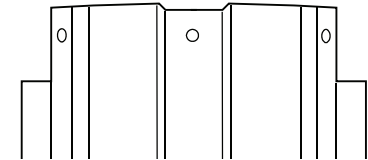

VERTICAL'S - KEY # 1 - FOUND IN FRAME PACK (302100675)

Description	Measurements	Pearl White "T"
Esprit P/W Vertical Upright	51-1/2"	1440296

CONNECTORS - KEY # 9 & 10 - FOUND IN FRAME PACK (302100675)

Description	Pearl White "T"
Connector	1490148
Lower Connector	1490545

INSTRUCTIONS - FOUND IN FRAME PACK (302100675)

Description	Part Number
Round Ground Prep	1920283
Esprit Frame Assembly	1920285
Bulletin - 2pc Round	1920717

QUANTITY OF TOP RAILS, VERTICAL'S & CONNECTORS

12'	15'	18'	21'	24'	27'	30'
10	10	12	14	16	18	20