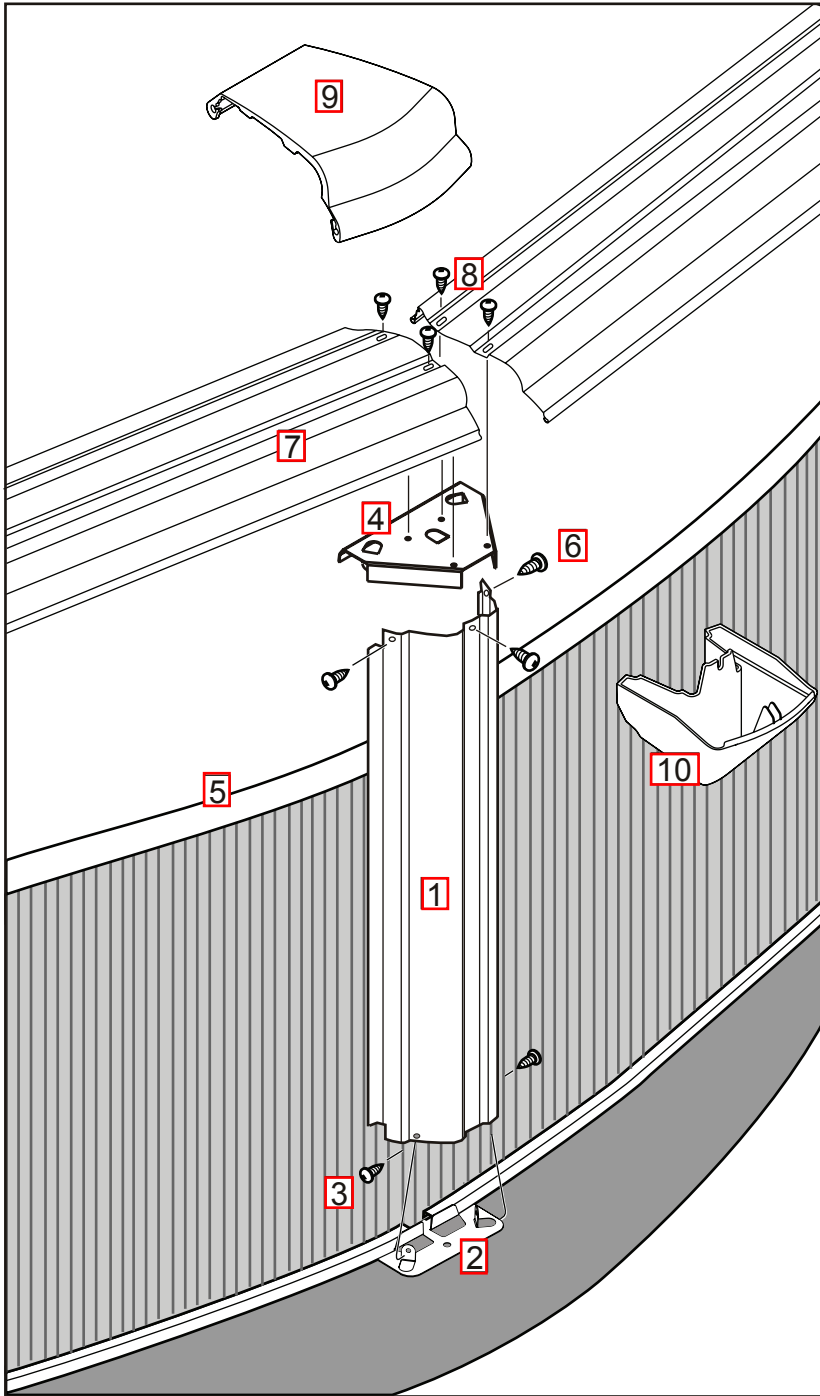

## Pool Carton Breakdown – Atlantis 52” NB1023

**PR18272100**

**ESPRIT II PW T 52 2100 HARMONY**

**Features:** Round  
 Size: 21'  
 Depth: 52"

Steel textured top rails  
 Wall with protectoloc finish  
 Galvanized steel bottom rails  
 Slotted tube stabilizers

	Carton Part No.	Carton Description	Carton Qty.
<input type="checkbox"/>	<b>302100675</b>	21' x 52" ESPRIT II P/W T FR PK	<b>1</b>

	Wall Part No.	Wall Description	Carton Qty.
<input type="checkbox"/>	<b>382100242</b>	21' x 52" HARMONY 12S 2-1/2R	<b>1</b>

# ATLANTIS 52" - ROUND

(Manuf. Name: ESPRIT)

## TOP RAILS - KEY # 7 - FOUND IN FRAME PACK (302100675)

Description	Measurements	Pearl White "T"
12' Esprit P/W Top Rails	45-15/32"	1450299
Common Esprit P/W Top Rails	56-27/32"	1450301

SECTIONAL VIEW

END HOLE PATTERN