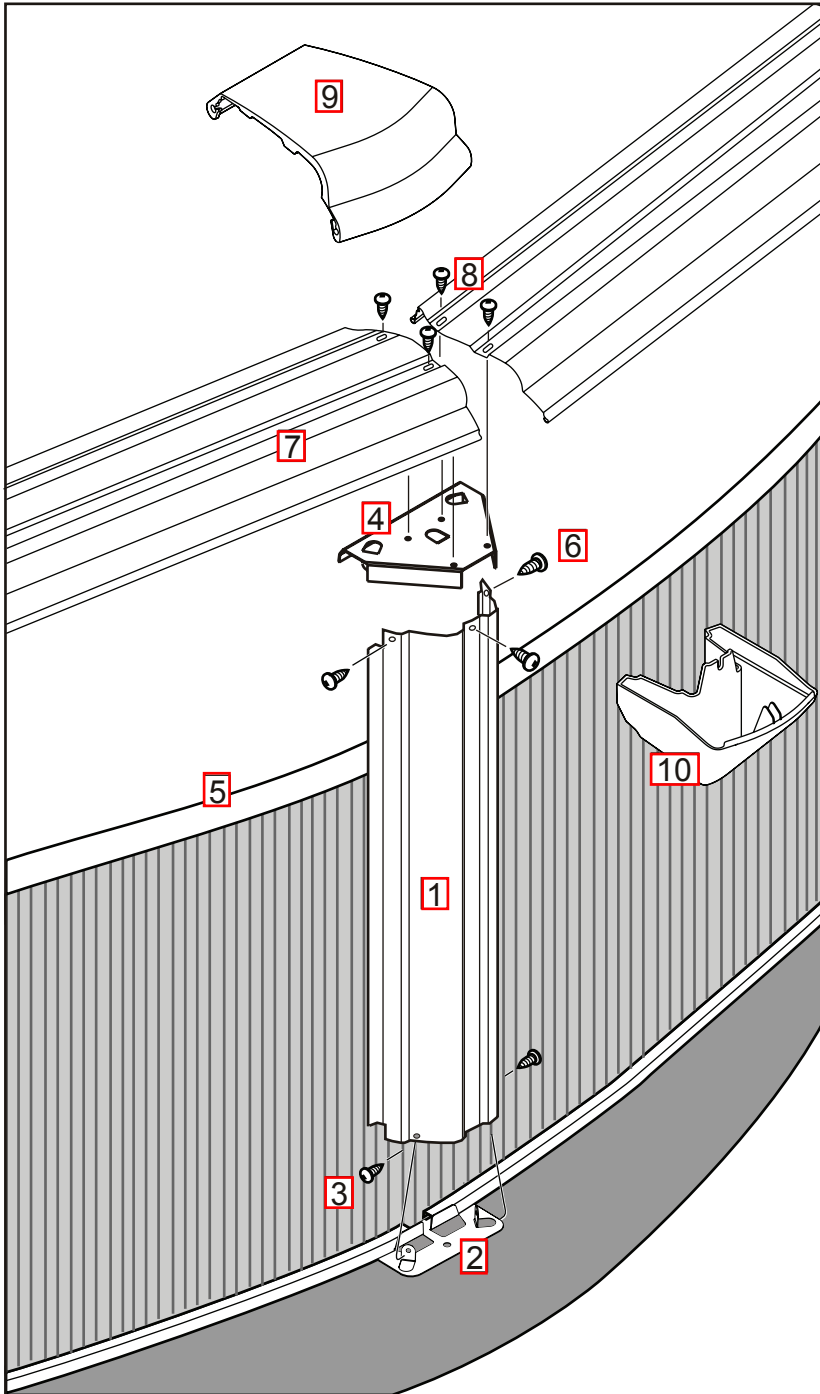

Pool Carton Breakdown – Atlantis 52” NB1024

PR18272400

ESPRIT II PW T 52 2400 HARMONY

Features: Round
Size: 24'
Depth: 52"

Steel textured top rails
Wall with protectoloc finish
Galvanized steel bottom rails
Slotted tube stabilizers

	Carton Part No.	Carton Description	Carton Qty.
<input type="checkbox"/>	302400675	24' x 52" ESPRIT II P/W T FR PK	1

	Wall Part No.	Wall Description	Carton Qty.
<input type="checkbox"/>	382400242	24' x 52" HARMONY 12S 2-1/2R	1

NB1024 24' Round

ATLANTIS 52" - ROUND

(Manuf. Name: ESPRIT)

TOP RAILS - KEY # 7 - FOUND IN FRAME PACK (302400675)

Description	Measurements	Pearl White "T"
12' Esprit P/W Top Rails	45-15/32"	1450299
Common Esprit P/W Top Rails	56-27/32"	1450301

SECTIONAL VIEW

END HOLE PATTERN

VERTICAL'S - KEY # 1 - FOUND IN FRAME PACK (302400675)

Description	Measurements	Pearl White "T"
Esprit P/W Vertical Upright	51-1/2"	1440296

CONNECTORS - KEY # 9 & 10 - FOUND IN FRAME PACK (302400675)