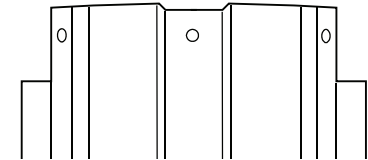

Pool Carton Breakdown – Atlantis 52” NB1024

PR18272400

ESPRIT II PW T 52 2400 HARMONY

Features: Round
Size: 24'
Depth: 52"

Steel textured top rails
Wall with protectoloc finish
Galvanized steel bottom rails
Slotted tube stabilizers

	Carton Part No.	Carton Description	Carton Qty.
<input type="checkbox"/>	302400675	24' x 52" ESPRIT II P/W T FR PK	1

	Wall Part No.	Wall Description	Carton Qty.
<input type="checkbox"/>	382400242	24' x 52" HARMONY 12S 2-1/2R	1

NB1024 24' Round

ATLANTIS 52" - ROUND

(Manuf. Name: ESPRIT)

TOP RAILS - KEY # 7 - FOUND IN FRAME PACK (302400675)

Description	Measurements	Pearl White "T"
12' Esprit P/W Top Rails	45-15/32"	1450299
Common Esprit P/W Top Rails	56-27/32"	1450301

SECTIONAL VIEW

END HOLE PATTERN

VERTICAL'S - KEY # 1 - FOUND IN FRAME PACK (302400675)

Description	Measurements	Pearl White "T"
Esprit P/W Vertical Upright	51-1/2"	1440296

CONNECTORS - KEY # 9 & 10 - FOUND IN FRAME PACK (302400675)