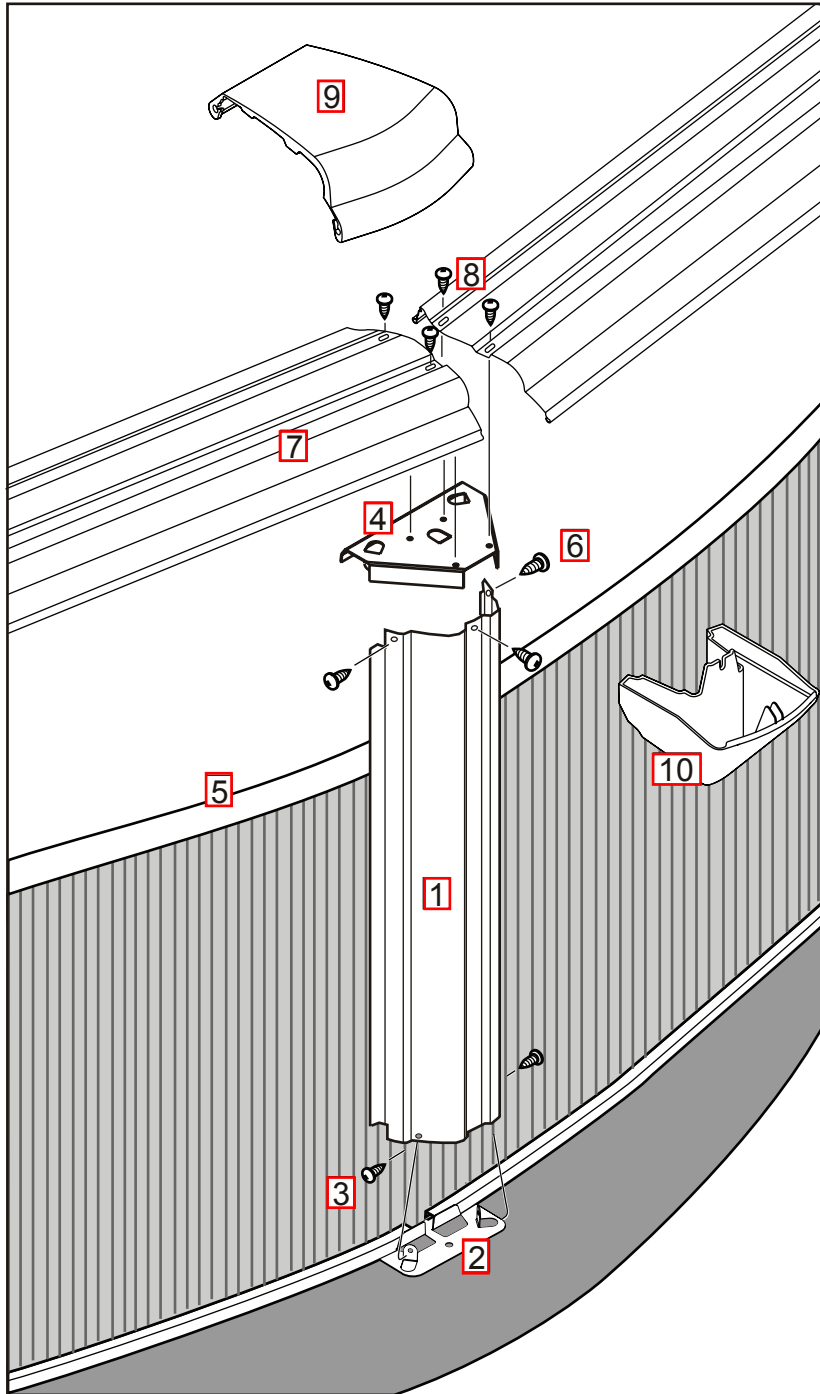

Pool Carton Breakdown – Atlantis 52” NB1027

PR18273000

ESPRIT II PW T 52 3000 HARMONY

Features: Round
Size: 30'
Depth: 52"

Steel textured top rails
Wall with protectoloc finish
Galvanized steel bottom rails
Slotted tube stabilizers

	Carton Part No.	Carton Description	Carton Qty.
<input type="checkbox"/>	303000675	30' x 52" ESPRIT II P/W T FR PK	1

	Wall Part No.	Wall Description	Carton Qty.
<input type="checkbox"/>	383000242C	30' x 52" HARMONY 12S 2-1/2R (C)	1
<input type="checkbox"/>	383000242D	30' x 52" HARMONY (D)	1

NB1027 30' Round

ATLANTIS 52" - ROUND

(Manuf. Name: ESPRIT)

TOP RAILS - KEY # 7 - FOUND IN FRAME PACK (303000675)

Description	Measurements	Pearl White "T"
12' Esprit P/W Top Rails	45-15/32"	1450299
Common Esprit P/W Top Rails	56-27/32"	1450301

SECTIONAL VIEW

END HOLE PATTERN

VERTICAL'S - KEY # 1 - FOUND IN FRAME PACK (303000675)

Description	Measurements	Pearl White "T"
Esprit P/W Vertical Upright	51-1/2"	1440296

CONNECTORS - KEY # 9 & 10 - FOUND IN FRAME PACK (303000675)