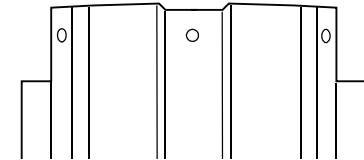

Pool Carton Breakdown – Atlantis 52” NB1027

PR18273000

ESPRIT II PW T 52 3000 HARMONY

Features: Round
Size: 30'
Depth: 52"

Steel textured top rails
Wall with protectoloc finish
Galvanized steel bottom rails
Slotted tube stabilizers

	Carton Part No.	Carton Description	Carton Qty.
<input type="checkbox"/>	303000675	30' x 52" ESPRIT II P/W T FR PK	1

	Wall Part No.	Wall Description	Carton Qty.
<input type="checkbox"/>	383000242C	30' x 52" HARMONY 12S 2-1/2R (C)	1
<input type="checkbox"/>	383000242D	30' x 52" HARMONY (D)	1

NB1027 30' Round

ATLANTIS 52" - ROUND

(Manuf. Name: ESPRIT)

TOP RAILS - KEY # 7 - FOUND IN FRAME PACK (303000675)

Description	Measurements	Pearl White "T"
12' Esprit P/W Top Rails	45-15/32"	1450299
Common Esprit P/W Top Rails	56-27/32"	1450301

SECTIONAL VIEW

END HOLE PATTERN

VERTICAL'S - KEY # 1 - FOUND IN FRAME PACK (303000675)

Description	Measurements	Pearl White "T"
Esprit P/W Vertical Upright	51-1/2"	1440296

CONNECTORS - KEY # 9 & 10 - FOUND IN FRAME PACK (303000675)