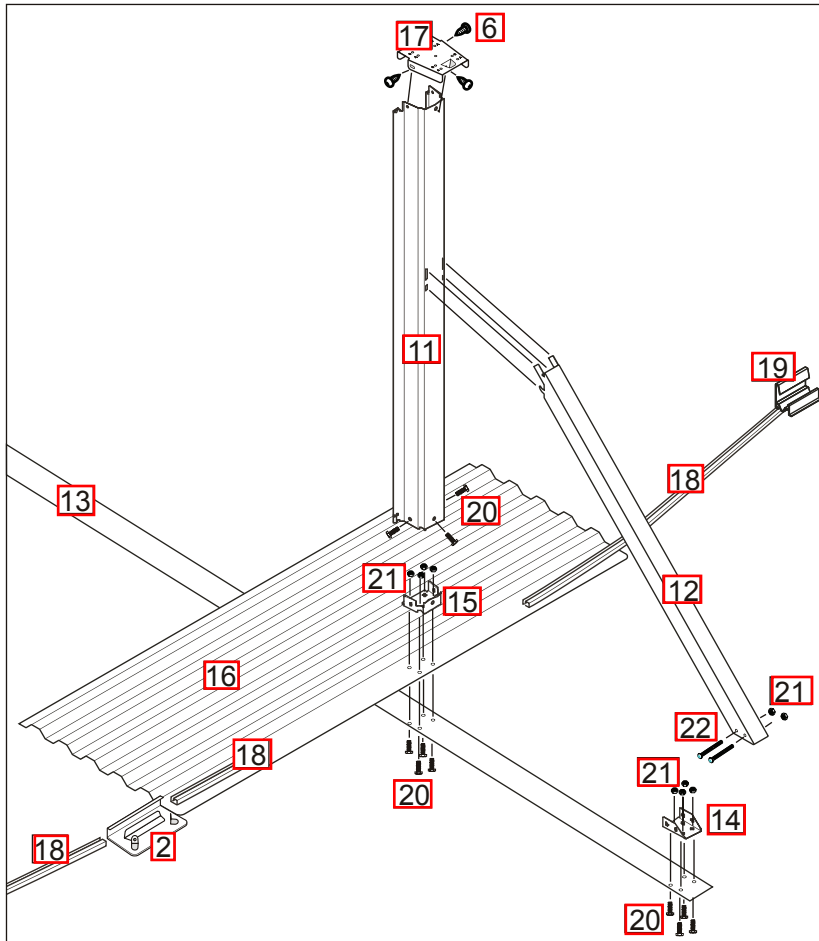

	Wall Part No.	Wall Description	Carton Qty.
<input type="checkbox"/>	381833242	1833' x 52" HARMONY 12S 2-1/2R	1

ATLANTIS 52" OVAL

(Manuf. Name: ESPRIT CHANNEL LOK I)

NB1032 18' x 33' Oval

COMPONENTS - FOUND IN FRAME PACK (301833675)

PART #	DESCRIPTION	KEY #	12 x 18'	12 x 24'	15 x 24'	15 x 30'	18 x 33'
1450299	12' Top Rail	7	8	8			
1450301	Common Length	7			8	8	10
1450658	Transition Rail x 47"	7		8			
1450659	Transition Rail x 58-1/4"	7	4		4	4	4
1450656	Straight Rail x 47-1/4"	7		8	2		
1450657	Straight Rail x 58-3/4"	7				4	4
1440296	Vertical x 51-1/2"	1	8	8	8	8	10
1320102	Top Plate	4	8	8	8	8	10
1320160	Side Top Plate	17	2	6	4	6	6
1320101	Base Plate	2	8	8	8	8	10
1470108	Slotted Tube Conn.		10	10	10	10	12
1470087	Resin Slotted Tube Conn.		2	6	4	6	6
1490494	Rail Support	19		4	2	4	4
1470096	Slotted Tube x 44"		8	8			
1470097	Slotted Tube x 55-1/2"				8	8	
1470098	Slotted Tube x 55-1/4" (Yellow)		4				
1470098	Slotted Tube x 55-1/4" (Plain)						6
1470100	Slotted Tube x 55-1/2" (Green)				4	8	12
1470104	Slotted Tube x 44-1/8" (Blue)			4			
1470105	Slotted Tube x 44-1/8" (White)			4	2		
1460048	Btm Rail x 44-5/8"	18	8	8			
1460049	Btm Rail x 56"	18			8	8	
1460050	Btm Rail x 56" (Yellow)	18	4				
1460050	Btm Rail x 56" (Plain)	18					6
1460052	Btm Rail x 56-1/4" (Orange)	18			4	4	8
1460138	Btm Rail x 44-5/8" (Blue)	18		4			
1460033	Btm Rail x 56-1/4" (Green)	18				4	4
1460105	Btm Rail x 44-5/8" (White)	18		4	2		
1490148	Esprit Connector	9	12	16	14	16	18
1490545	Esprit Lower Connector	10	10	10	10	10	12
1490515	Esprit Side Lower Connector		2	6	4	6	6
1184016	Hardware Pack (Qty. - 59)	3, 6, 8					1
1184017	Hardware Pack (Qty. - 77)	3, 6, 8	2	2	2	2	1
1184034	Hardware Pack (Qty. - 25)	3, 6, 8					1
1920285	Esprit Frame Assembly		1	1	1	1	1
1920582	Channel Lok II Assembly		1	1	1	1	1
1920629	Bulletin - Concrete Installation		1	1	1	1	1
1920644	Bulletin - Esprit Oval		1	1	1	1	1
1920717	Bulletin - 2 piece connector		1	1	1	1	1