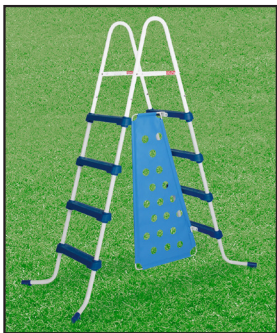

PRESTO™ SYSTEM COMPONENTS

Blue Overlap Liner

Quality pool liner is sun protected for a long life. Liner is backed by a 15 Year Warranty.

Thru-Wall Cartridge Filter System with 1/2HP Pump

High-quality, easy-to-use filter system will keep our pool crystal clear.

A-Frame Ladder

Aluminum ladder is non-corroding and will last for years.

Maintenance Kit

Everything you need to keep your pool clean: 3-piece telepole, skimmer net, vac head, brush & 25' flex hose.