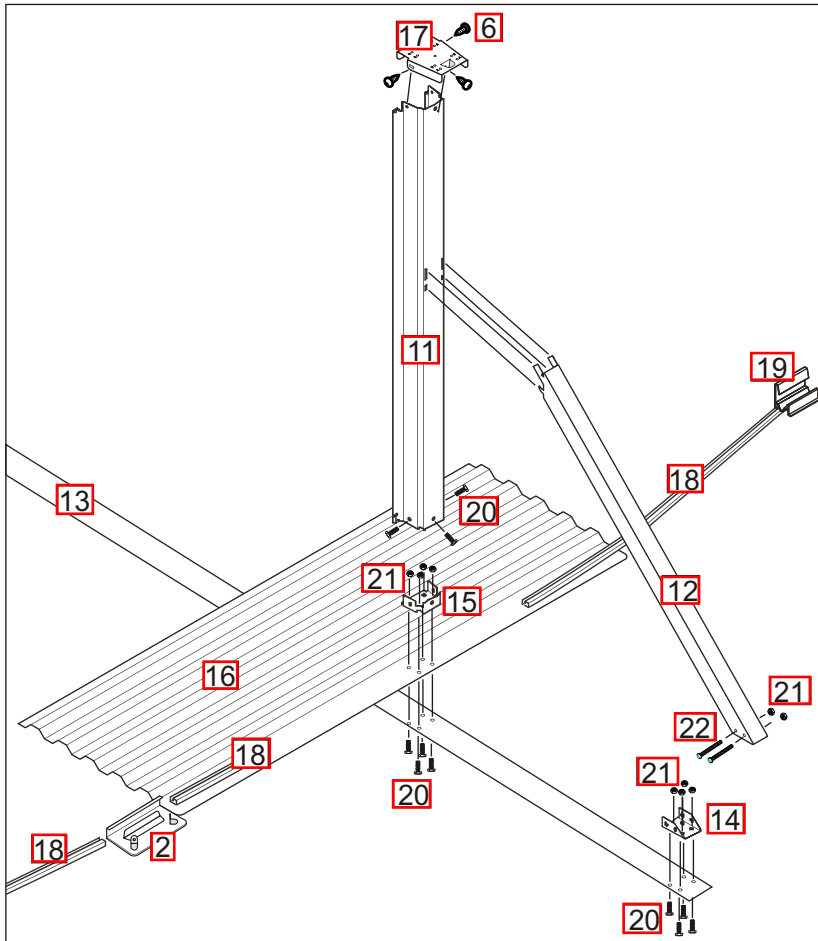

12'	15'	18'	21'	24'	27'	30'
10	10	12	14	16	18	20

ESPRIT CHANNEL LOK II

COMPONENTS - FOUND IN FRAME PACK (30xxxx652)

PART #	DESCRIPTION	KEY #	12 x 18'	12 x 24'	15 x 24'	15 x 30'	18 x 33'
1450299	12' Top Rail	7	8	8			
1450301	Common Length	7			8	8	10
1450658	Transition Rail x 47"	7		8			
1450659	Transition Rail x 58-1/4"	7	4		4	4	4
1450656	Straight Rail x 47-1/4"	7		8	2		
1450657	Straight Rail x 58-3/4"	7				4	4
1440140	Vertical x 47-1/2"	1	8	8	8	8	10
1320102	Top Plate	4	8	8	8	8	10
1320160	Side Top Plate	18	2	6	4	6	6
1320101	Base Plate	2	8	8	8	8	10
1470108	Slotted Tube Conn.		10	10	10	10	12
1470087	Resin Slotted Tube Conn.		2	6	4	6	6
1490494	Rail Support	19		4	2	4	4
1470096	Slotted Tube x 44"		8	8			
1470097	Slotted Tube x 55-1/2"				8	8	
1470098	Slotted Tube x 55-1/4" (Yellow)		4				
1470098	Slotted Tube x 55-1/4" (Plain)						6
1470100	Slotted Tube x 55-1/2" (Green)				4	8	12
1470104	Slotted Tube x 44-1/8" (Blue)			4			
1470105	Slotted Tube x 44-1/8" (White)			4	2		
1460048	Btm Rail x 44-5/8"	18	8	8			
1460049	Btm Rail x 56"	18			8	8	
1460050	Btm Rail x 56" (Yellow)	18	4				
1460050	Btm Rail x 56" (Plain)	18					6
1460052	Btm Rail x 56-1/4" (Orange)	18			4	4	8
1460138	Btm Rail x 44-5/8" (Blue)	18		4			
1460033	Btm Rail x 56-1/4" (Green)	18				4	4
1460105	Btm Rail x 44-5/8" (White)	18		4	2		
1490148	Esprit Connector	9	12	16	14	16	18
1490545	Esprit Lower Connector	10	10	10	10	10	12
1490515	Esprit Side Lower Connector		2	6	4	6	6
1184016	Hardware Pack (Qty. - 59)	3, 6, 8					1
1184017	Hardware Pack (Qty. - 77)	3, 6, 8		2	2	2	1
1184034	Hardware Pack (Qty. - 25)	3, 6, 8					1
1920285	Esprit Frame Assembly		1	1	1	1	1
1920582	Channel Lok II Assembly		1	1	1	1	1
1920629	Bulletin - Concrete Installation		1	1	1	1	1
1920644	Bulletin - Esprit Oval		1	1	1	1	1
1920717	Bulletin - 2 piece connector		1	1	1	1	1