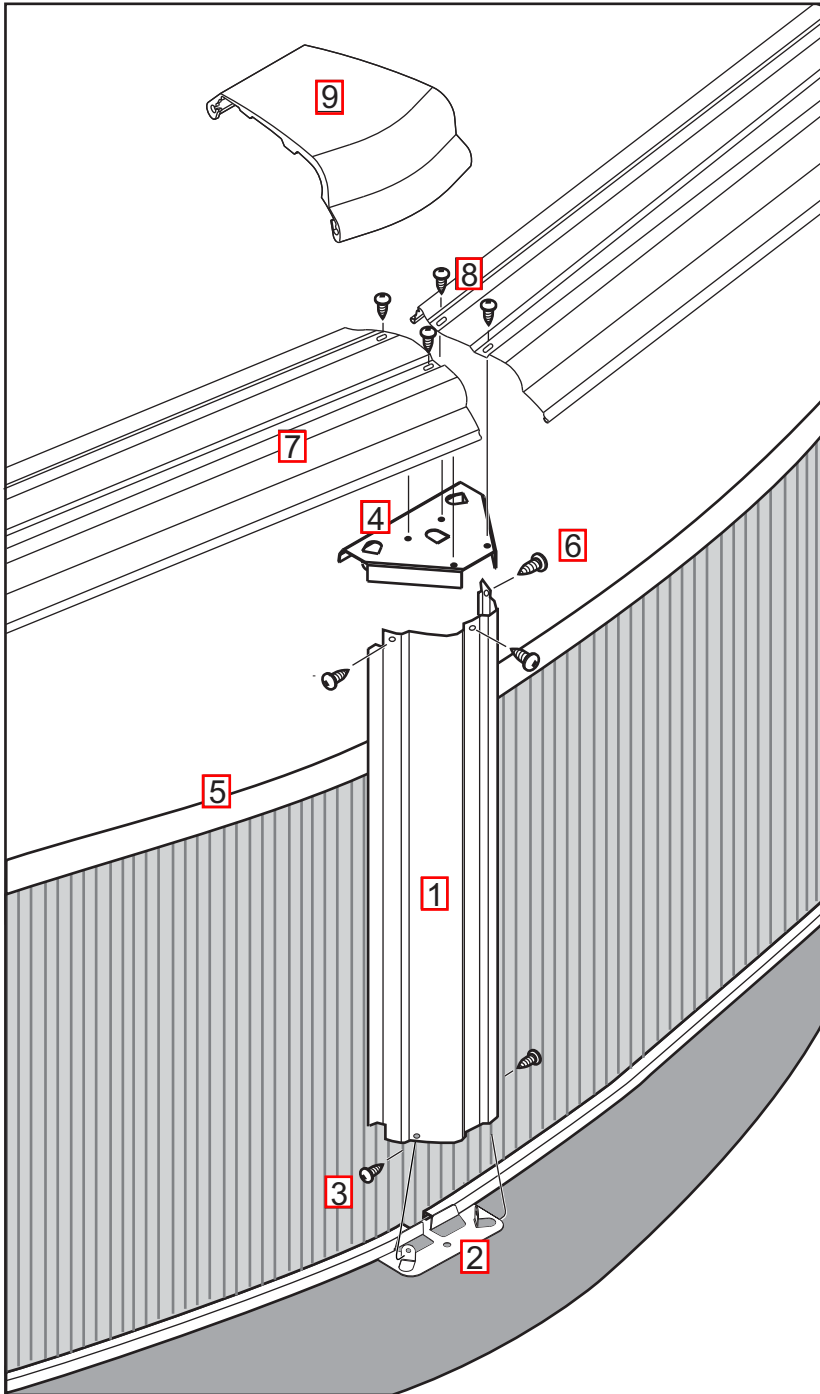

ESPRIT - ROUND

TOP RAILS - KEY # 7 - FOUND IN FRAME PACK (30xxxx156)

Description	Measurements	Pearl White "T"
12' Esprit P/W Top Rails	45-15/32"	1450299
Common Esprit P/W Top Rails	56-27/32"	1450301

SECTIONAL VIEW

Description	Part Number
Connector	1490148

INSTRUCTIONS - FOUND IN FRAME PACK (30xxxx156)

Description	Part Number
Round Ground Prep	1920283
Esprit Frame Assy	1920285

QUANTITY OF TOP RAILS, VERTICAL'S & CONNECTORS