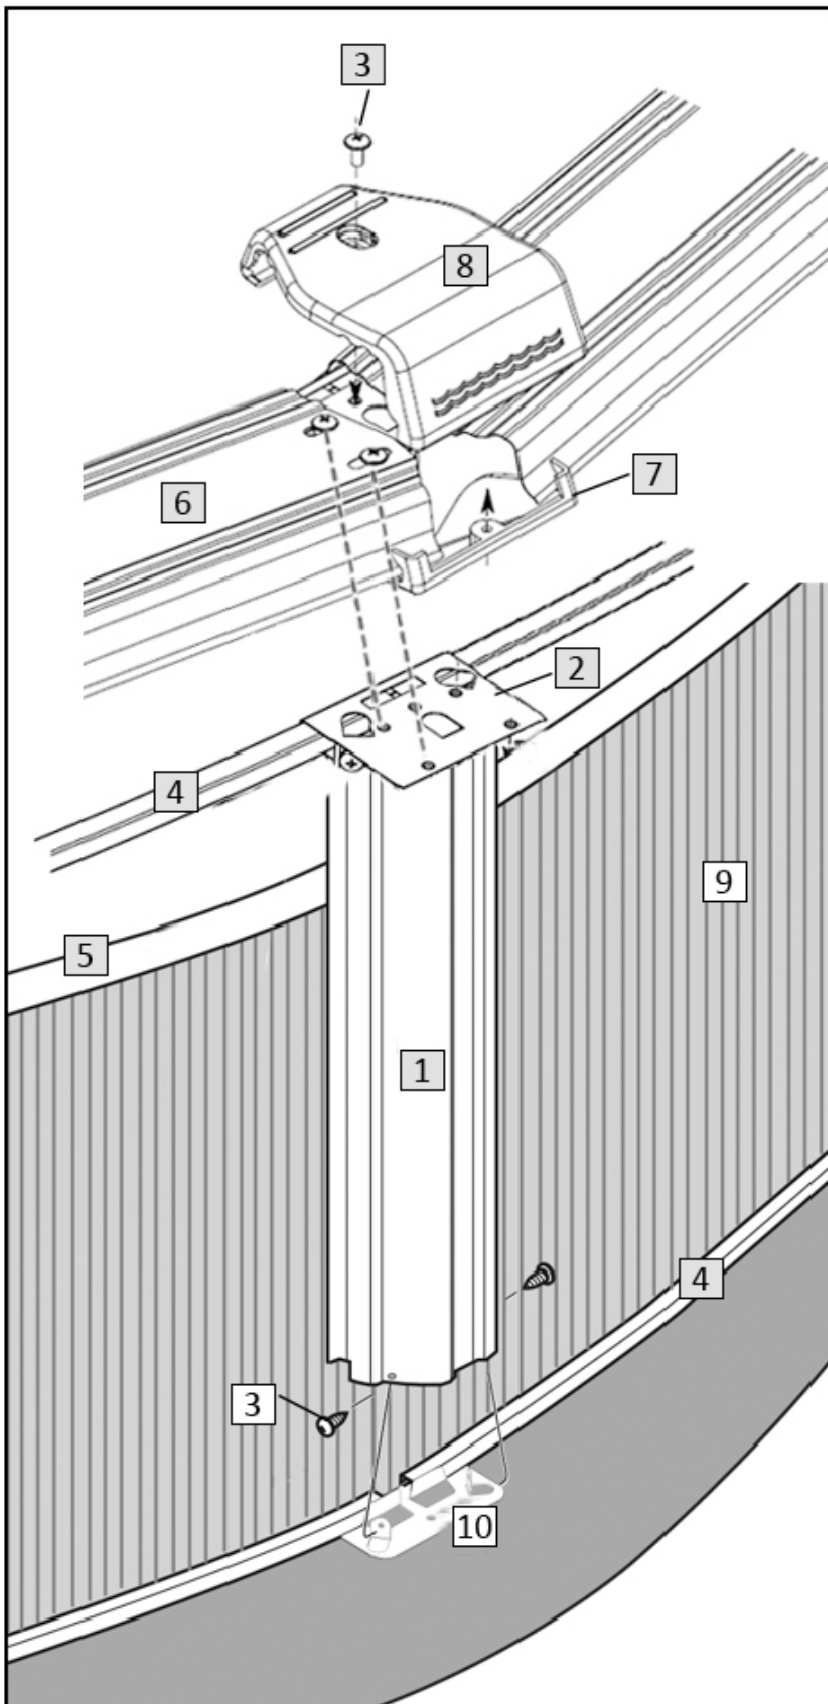

*These part #'s are not available to purchase separately. They must be purchased as the Seat Cover Assembly Bolt Package, Order # NBP1032

Carton Breakdown
Barbados 27' Round 48"
NB1510

Key #	Qty	Part #	Order #	Part Description
WALL CARTON # 2748-HIG-W				
<input type="checkbox"/>	9	1	48" Wall	----- Highland Park Gray
<input type="checkbox"/>	5	20	8100	----- Plastic Edging
48" Wall Joint Bolt Package (Part # 0113, Order # NBP1021)				
<input type="checkbox"/>	3	23	*0513	NBP1021 ¼" x ½" Truss Head Screw
<input type="checkbox"/>	3	45	*0411	NBP1021 ¼" Reinforcing Washer
<input type="checkbox"/>	3	23	*0611	NBP1021 ¼" Nut

*These part #'s are not available to purchase separately. They must be purchased as the Wall Joint Bolt Package, Order # NBP1021

Barbados 27' Round 48"

NB1510

Key #	Part Description
1	6 in Vertical
2	Resin Upper Joint
3	Hardware
4	5/8" Rail
5	Plastic Edging
6	6in Top Seat
7	6in Seat Cover Bracket
8	6in Seat Cover
9	Wall
10	Resin Lower Joint