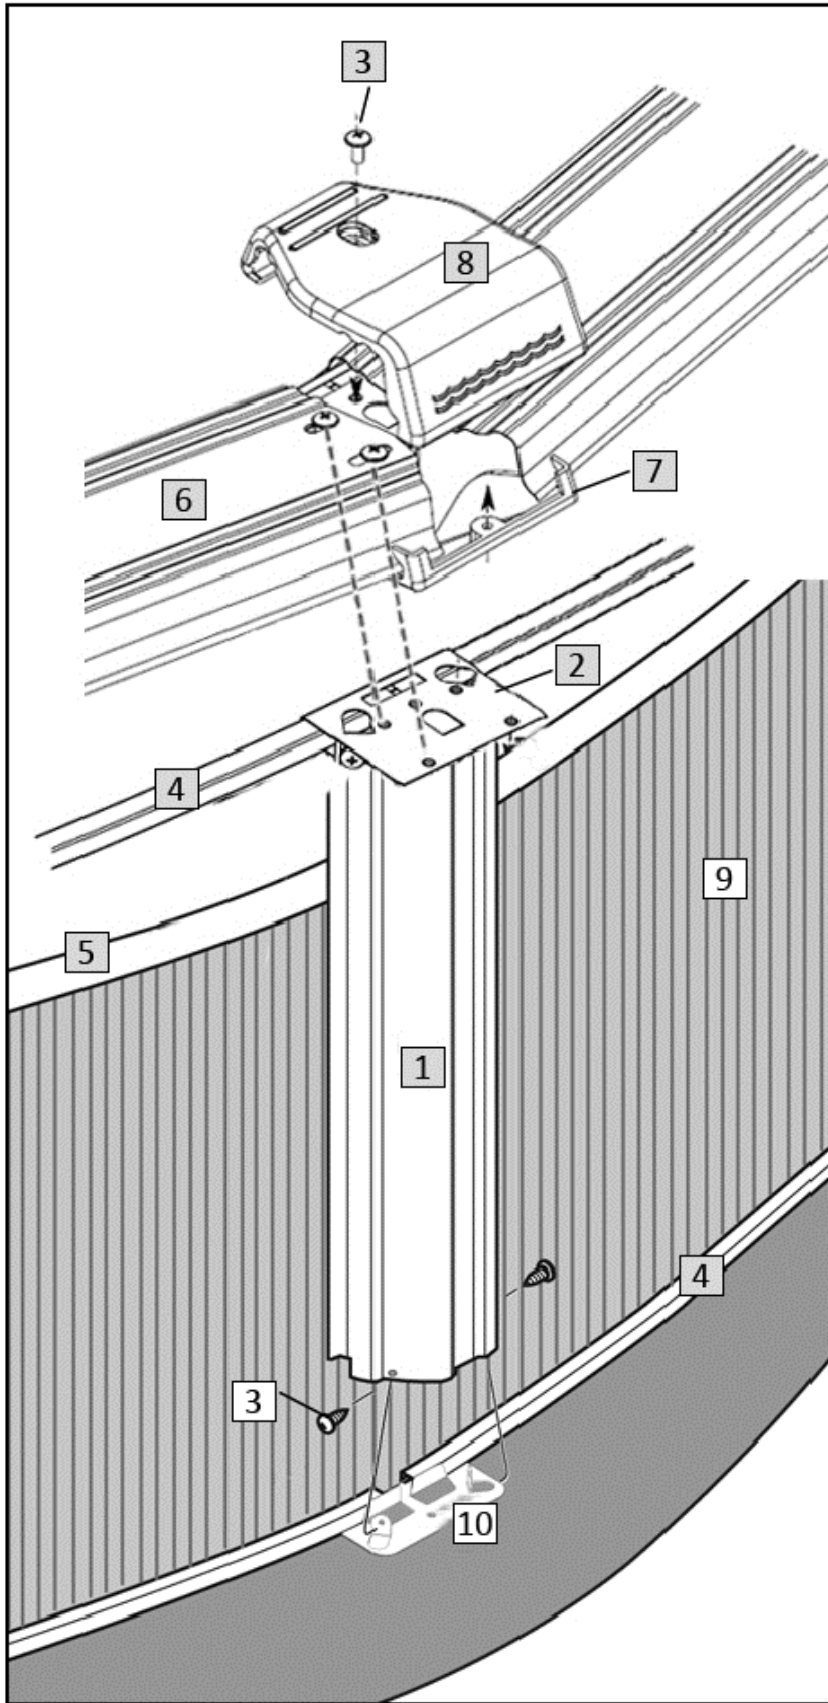

*These part #s are not available to purchase separately. They must be purchased as the Seat Cover Assembly Bolt Package, Order # NBP1203

Carton Breakdown

Cozumel 21' Round 54"

NB1940

Key #	Qty	Item #	Mfg Part #	Part Description	
WALL CARTON # 2154-SNS-W/WALL					
<input type="checkbox"/>	5	16	NL107	8100	Plastic Edging
<input type="checkbox"/>	9	1	PC5250	54+Wall	Steel Sunset Gray Wall
54" Wall Joint Bolt Package (Part # 0114, Order # NBP1067)					
<input type="checkbox"/>	3	27	NBP1067	0513*	¼+x ½+Truss Head Screw
<input type="checkbox"/>	3	53	NBP1067	0411*	¼+Reinforcing Washer
<input type="checkbox"/>	3	27	NBP1067	0611*	¼+Nut

*These part #s are not available to purchase separately. They must be purchased as the Wall Joint Bolt Package, Order # NBP1067

Cozumel 21' Round 54"

NB1940

Key #	Part Description	Item #
1	10in Vertical	NBP4000
2	Resin Upper Joint	NBP4006
3	Seat Cover Hardware	NBP1203
3	Wall Joint Hardware	NBP1067
4	5/8+Rail	NBP1056
5	Plastic Edging	NL107
6	10in Top Seat	NBP4002
7	10in Seat Cover Bracket	NBP4009
8	10in Seat Cover	NBP4008
9	Wall	PC5250
10	Resin Lower Joint	NBP4007