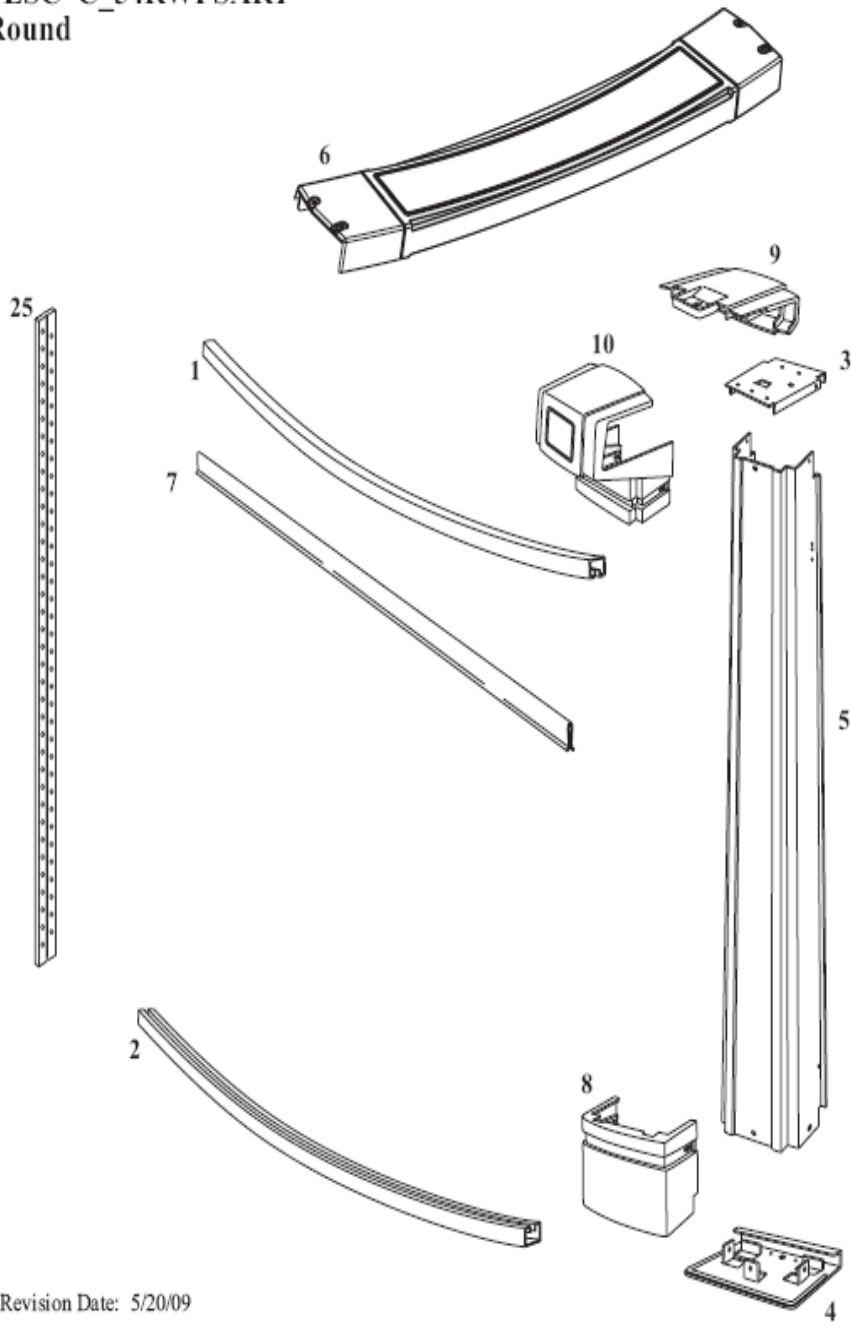

	Qty	Carton #	Carton Content Description
<input type="checkbox"/>	1	CRESC*C30-PSAR1	ESCALADE – STABILIZER-STEEL, STEEL BOTTOM RAIL, PLASTIC COPING, BOTTOM PLATES, TOP COVERS, TOP PLATES
<input type="checkbox"/>	1	CRESCTR-20R	ESCALADE – TOP RAILS – RESIN
<input type="checkbox"/>	1	CRESCUW54-20	ESCALADE – 54” UPRIGHTS, CURVED SIDE-PRINTED
<input type="checkbox"/>	1	WWDF54S-WMB30-1092	WALL- WINDRIFT 54 STL WM BRITE

Carton Breakdown
TAHITIAN 30' ROUND – 54"
 NB1204

FRAME CARTON # CRESC*C30-PSAR1				
Key	QTY	Item #	Mfg Part #	Description
1	23	NBP3158	19072	Inner Stabilizer
2	20	NBP3127	19033	Bottom Rail
3	20	NBP3116	14439	Top Plate
4	20	NBP3115	14438	Bottom Plate
7	23	NBP3078	10296	Coping
8	20	NBP3120	14443	Upright Boot
9	20	NBP3119	14442	Top Cover Inner
10	20	NBP3117	14440	Top Cover
---	1	NBP3114	10183	HDW SS
---	1	-----	95-0007	Envelope Safety Stickers
---	1	-----	95-0443	Round Instructions
FRAME CARTON # CRESCTR-20R				
6	20	NBP3135	20977	Top Rail
---	1	NBP3131	19084	HDW SS TR Resin
---	1	-----	12571	Warranty
FRAME CARTON # CRESCUW54-20				
5	20	NBP3136	21444	Upright
WALL CARTON # WWDF54S-WMB30-1092				
25	2	NBP3192	17636	Wall Bar*
---	1	NBP3170	10607	Hdw SS # 36 Bolt Set
---	1	NBP3171	19594	WS PANEL SS BRITE 53.5" X 43"
---	1	-----	WWDF54S	WINDRIFT - WALL FOR 54"

*pools with more than 40 holes in the wall will not include the wall bar – it is not necessary for installation of these pools.

Carton Breakdown

TAHITIAN 30' ROUND – 54"

NB1204

(mfr. Name – Escalade)

Tahitian (Escalade 54" RTR)

PESC*C_54RWPSAR1

Round

Key #	Part Description
1	Inner Stabilizer
2	Bottom Rail
3	Top Plate
4	Bottom Plate
5	Upright
6	Top Rail
7	Coping
8	Upright Boot
9	Top Cover- Inner
10	Top Cover
25	Wall Bar

Revision Date: 5/20/09