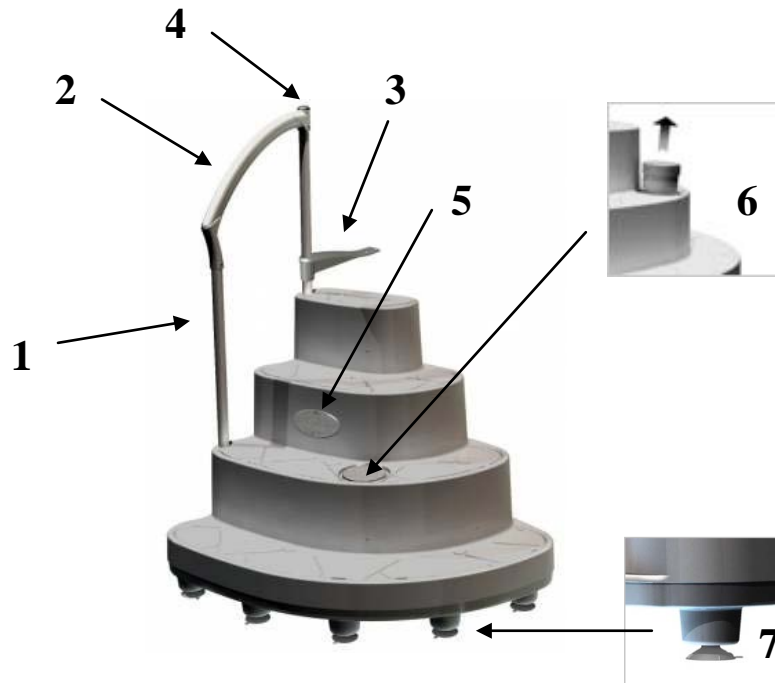

PARTS FOR MAJESTIC STEP NE1100

Key #	Description	Order Number	Manufacturer Part Number
1	PVC post 39"	NEP11003	165-011
2	Handrail	NEP11005	160-007
3	Deck Support	NEP11006	160-001
4	Cap	NEP11007	160-011
5	Cap Light	NEP11011	160-030
6	Ballast	NEP11009	700-051
7	Step Cup	NEP11010	160-031
	Hardware Pack	NEP11004	140-019
	Complete Pack (#1, 2, 3)		800-HRK